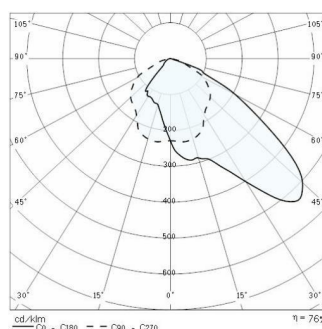

PHOTOMETRIC DATA