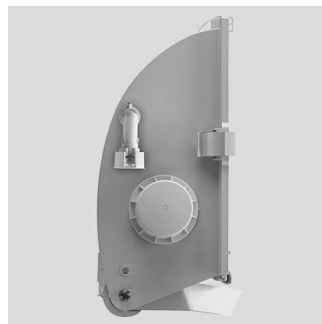

5STARS 1000 A/M

Part number	04002294
Lampholder:	E40
Wattage:	1x600/1000 W
Finish:	GR-94 / Metallic grey / Textured
Insulation class:	I
Degree of protection:	IP 66
IK-J-xxIP:	IK08 5J xx5
Optic:	ASYMMETRIC MEDIUM REFLECTOR
Ta MIN luminaire:	-20°
Ta MAX luminaire:	40°

Description

- Discharge lamp floodlight for indoor and outdoor lighting, comprising:
- Polyester powder coated die-cast aluminium housing
 - Flat tempered glass diffuser
 - Polished aluminium asymmetrical reflector
 - Gaskets made of silicone foam directly applied on glass without joints
 - Electrical wiring box with ignitor, supplied with the luminaire, made of technopolymer reinforced with glass fibre
 - Stainless steel external screws
 - Fully integrated stainless steel aluminium spring clips
 - Powder coated steel bracket
 - Lamp holder box constructed of technopolymer
 - Graduated goniometer for aiming purposes
 - Patented anti-vacuum device
 - Adequate power supply units, available as accessories, must be used for all floodlights

14215003
Power supply unit with aluminium base and polyamide cover IP65, 230 V - 50 Hz, class I, for 1000 W high pressure sodium and metal halide lamps with fuse and without ignitor

14020701
Power supply unit 230 V - 50Hz, class I, on galvanised steel plate for high pressure sodium and metal halide lamps with fuse and without ignitor

14012320
External anti-glare louvre painted aluminium grey.

14012420
External cowl painted aluminium grey.

14012520
Steel galvanised wire guard (18 Joule).

14012620
Single 5STARS 2 pole top fitting and outreach arm for Ø60-76mm poles.