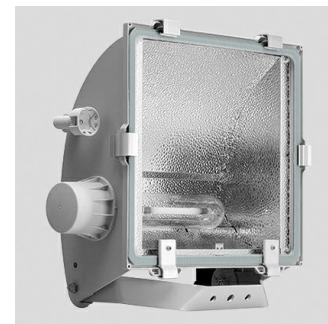

5STARS 1000 A/M

Part number	04002294
Lampholder:	E40
Wattage:	1x600/1000 W
Finish:	GR-94 / Metallic grey / Textured
Insulation class:	I
Degree of protection:	IP 66
IK-J-xxIP:	IK08 5J xx5
Optic:	ASYMMETRIC MEDIUM REFLECTOR
Ta MIN luminaire:	-20°
Ta MAX luminaire:	40°

Description

- Discharge lamp floodlight for indoor and outdoor lighting, comprising:
- Polyester powder coated die-cast aluminium housing
 - Flat tempered glass diffuser
 - Polished aluminium asymmetrical reflector
 - Gaskets made of silicone foam directly applied on glass without joints
 - Electrical wiring box with ignitor, supplied with the luminaire, made of technopolymer reinforced with glass fibre
 - Stainless steel external screws
 - Fully integrated stainless steel aluminium spring clips
 - Powder coated steel bracket
 - Lamp holder box constructed of technopolymer
 - Graduated goniometer for aiming purposes
 - Patented anti-vacuum device
 - Adequate power supply units, available as accessories, must be used for all floodlights

14215003
Power supply unit with aluminium base and polyamide cover IP65, 230 V - 50 Hz, class I, for 1000 W high pressure sodium and metal halide lamps with fuse and without ignitor

14020701
Power supply unit 230 V - 50Hz, class I, on galvanised steel plate for high pressure sodium and metal halide lamps with fuse and without ignitor

5STARS 1000 A

14070620
Steel wire lamp steady support (recommended for use in installations subject to heavy vibration) (5STARS 2/A).

5STARS 1000

14026520
5STARS 2 frosted glass, optional replacement for standard clear glass.