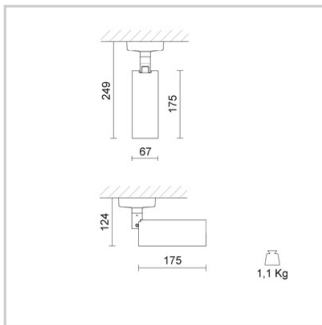

Physical Specifications

Body	: Die-cast aluminium
Finishes	: Polyester painted
Reflector	: Mirror-metallized thermoplastic material
Thermal Dissipation	: Passive

Electrical Specifications

Glow wire (°C)	: 850
Driver	: Included
Driver mounting	: Integrated
Voltage (V)	: 220/240
Frequency (Hz)	: 50/60

Weight and Dimensions

Shape	: Cylindrical
Width (mm)	: 67
Height (mm)	: 249
Weight (Kg)	: 1.1

Optical Specifications

Light distribution	: Symmetric
Light emission	: Direct
Light beam	: 29°
Horizontal orientation	: 350°
Note	: Honeycomb code 28-9005-30, pink tempered glass for food applications code 28-9006-32, closing screen cod. 28-3905-47 to be used only together with snoot code 28-9004-30. 20°, 42° (mirror metallized), 61° (white) optics are available on demand.