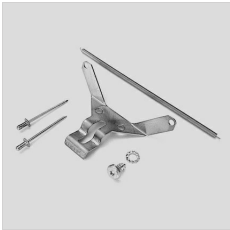

Description

- Discharge lamp floodlight for indoor and outdoor lighting, comprising:
- Polyester powder coated die-cast aluminium housing
 - Flat tempered glass diffuser
 - Polished aluminium symmetrical reflector
 - Gaskets made of silicone foam directly applied on glass without joints
 - Electrical wiring box with ignitor, supplied with the luminaire, made of technopolymer reinforced with glass fibre
 - Stainless steel external screws
 - Fully integrated stainless steel aluminium spring clips
 - Powder coated steel bracket
 - Lamp holder box constructed of technopolymer
 - Graduated goniometer for aiming purposes
 - Patented anti-vacuum device
 - Adequate power supply units, available as accessories, must be used for all floodlights

5STARS 1000 S

14070520
Steel wire lamp steady support (recommended for use in installations subject to heavy vibration) (5STARS 2/S).

5STARS 1000

14026520
5STARS 2 frosted glass, optional replacement for standard clear glass.

14012320
External anti-glare louvre painted aluminium grey.

14012420
External cowl painted aluminium grey.

14012520
Steel galvanised wire guard (18 Joule).

14012620
Single 5STARS 2 pole top fitting and outreach arm for Ø60-76mm poles.

14012720
Twin 5STARS 2 pole top fitting and outreach arm for Ø60-76mm poles.

14011594
1000mm extension arm in heavy
gauge steel painted aluminium grey.

14044620
5STARS 2 strengthening bracket.
Designed for single point fixing M12-
M14 screw in centre of the bracket.