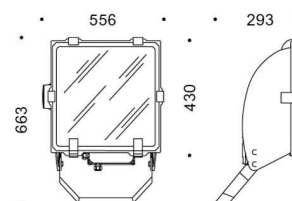

TECHNICAL DRAWINGS