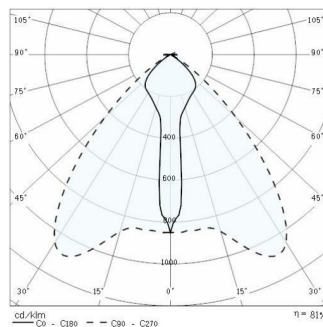

PHOTOMETRIC DATA