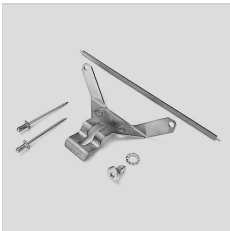

5STARS 1000 A

14070620
Steel wire lamp steady support (recommended for use in installations subject to heavy vibration) (5STARS 2/A).