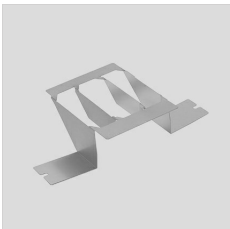

GUELL 1 A/W

14173120
Louvre GUELL 1 Asymmetrical