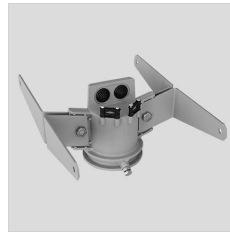

## GUELL 1 A/W

<b>Part number</b>	06106694
<b>Lampholder:</b>	LED
<b>Light Source:</b>	LED
<b>Wattage:</b>	53 W
<b>Finish:</b>	GR-94 / Metallic grey / Textured
<b>Insulation class:</b>	I
<b>Degree of protection:</b>	IP 66
<b>IK-J-xxIP:</b>	IK07 3J xx5
<b>CRI:</b>	80
<b>Kelvin:</b>	4000
<b>Power factor:</b>	COSφ ≥ 0,9
<b>Optic:</b>	Asymmetric Wide Reflector
<b>Lightsource lumen output:</b>	7276 lm
<b>Luminaire lumen output:</b>	5950 lm
<b>L:</b>	L70
<b>B:</b>	B10
<b>Lifetime:</b>	150000 h
<b>Ta MIN luminaire:</b>	-20°
<b>Ta MAX luminaire:</b>	35°

### Description

- LED floodlight for indoor and outdoor lighting, comprising:
- Die-cast aluminium housing chemically pre-treated and painted with polyester powder coating
  - Flat tempered glass diffuser
  - Very high performance asymmetrical reflector made of 99.99% plated aluminium, polished, oxidised and free of iridescence
  - Anti-ageing silicone gasket
  - Cable gland M20x1.5 for cables Ø 10- Ø 14 mm
  - Stainless steel external screws
  - Fully integrated stainless steel aluminium spring clips
  - Powder coated steel bracket
  - On request, versions with dimmable ballast available
  - 3000 K and 5000 K available upon request

## GUELL 1

14172902  
Protective grid GUELL 1

14174220  
Connection box IP 66

14173394  
Wall support 500 mm/19.69" GUELL  
1/2

14173494  
Wall support 1000 mm/39.37" GUELL  
1/2

14453194  
Single pole top support GUELL 1

14453294  
Double pole top support GUELL 1