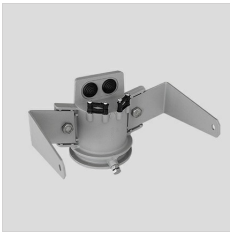

## GUELL 1 A/W

<b>Part number</b>	06106694
<b>Lampholder:</b>	LED
<b>Light Source:</b>	LED
<b>Wattage:</b>	53 W
<b>Finish:</b>	GR-94 / Metallic grey / Textured
<b>Insulation class:</b>	I
<b>Degree of protection:</b>	IP 66
<b>IK-J-xxIP:</b>	IK07 3J xx5
<b>CRI:</b>	80
<b>Kelvin:</b>	4000
<b>Power factor:</b>	COSφ ≥ 0,9
<b>Optic:</b>	Asymmetric Wide Reflector
<b>Lightsource lumen output:</b>	7276 lm
<b>Luminaire lumen output:</b>	5950 lm
<b>L:</b>	L70
<b>B:</b>	B10
<b>Lifetime:</b>	150000 h
<b>Ta MIN luminaire:</b>	-20°
<b>Ta MAX luminaire:</b>	35°

### Description

- LED floodlight for indoor and outdoor lighting, comprising:
- Die-cast aluminium housing chemically pre-treated and painted with polyester powder coating
  - Flat tempered glass diffuser
  - Very high performance asymmetrical reflector made of 99.99% plated aluminium, polished, oxidised and free of iridescence
  - Anti-ageing silicone gasket
  - Cable gland M20x1.5 for cables Ø 10- Ø 14 mm
  - Stainless steel external screws
  - Fully integrated stainless steel aluminium spring clips
  - Powder coated steel bracket
  - On request, versions with dimmable ballast available
  - 3000 K and 5000 K available upon request

## GUELL 1

14172902  
Protective grid GUELL 1

14174220  
Connection box IP 66

14173394  
Wall support 500 mm/19.69" GUELL  
1/2

14173494  
Wall support 1000 mm/39.37" GUELL  
1/2

14453194  
Single pole top support GUELL 1

14453294  
Double pole top support GUELL 1