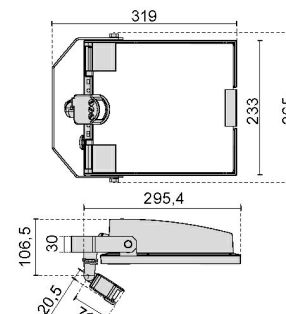

GUELL 1 DETEK S/W

Part number	06119994
Lampholder:	LED
Light Source:	LED
Wattage:	53 W
Finish:	GR-94 / Metallic grey / Textured
Insulation class:	I
Degree of protection:	IP 44
IK-J-xxIP:	IK07 3J xx5
CRI:	80
Kelvin:	4000
Power factor:	COSφ ≥ 0,9
Optic:	SYMMETRIC WIDE REFLECTOR
Lightsource lumen output:	7276 lm
Luminaire lumen output:	6092 lm
L:	L70
B:	B10
Lifetime:	150000 h
Ta MIN luminaire:	-20°
Ta MAX luminaire:	35°

Description

- LED floodlight for indoor and outdoor lighting, comprising:
- Die-cast aluminium housing chemically pre-treated and painted with polyester powder coating
 - Flat tempered glass diffuser
 - Very high performance symmetrical reflector made of 99.99% plated aluminium, polished, oxidised and free of iridescence
 - Anti-ageing silicone gasket
 - Cable gland M20x1.5 for cables Ø 10- Ø 14 mm
 - Stainless steel external screws
 - Fully integrated stainless steel aluminium spring clips
 - Powder coated steel bracket
 - 3000 K and 5000 K available upon request
 - On request, versions with dimmable ballast available
 - DETEK versions with a passive infrared motion detector with automatic ignition

PHOTOMETRIC DATA

TECHNICAL DRAWINGS

GUELL 1

14174220
Connection box IP 66

14173394
Wall support 500 mm/19.69" GUELL
1/2

14173494
Wall support 1000 mm/39.37" GUELL
1/2

14453194
Single pole top support GUELL 1