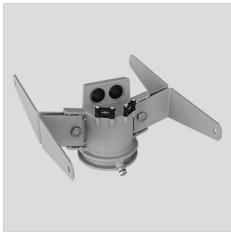

GUELL 1 DETEK S/W

Part number	06119994
Lampholder:	LED
Light Source:	LED
Wattage:	53 W
Finish:	GR-94 / Metallic grey / Textured
Insulation class:	I
Degree of protection:	IP 44
IK-J-xxIP:	IK07 3J xx5
CRI:	80
Kelvin:	4000
Power factor:	COSφ ≥ 0,9
Optic:	SYMMETRIC WIDE REFLECTOR
Lightsource lumen output:	7276 lm
Luminaire lumen output:	6092 lm
L:	L70
B:	B10
Lifetime:	150000 h
Ta MIN luminaire:	-20°
Ta MAX luminaire:	35°

Description

- LED floodlight for indoor and outdoor lighting, comprising:
- Die-cast aluminium housing chemically pre-treated and painted with polyester powder coating
 - Flat tempered glass diffuser
 - Very high performance symmetrical reflector made of 99.99% plated aluminium, polished, oxidised and free of iridescence
 - Anti-ageing silicone gasket
 - Cable gland M20x1.5 for cables Ø 10- Ø 14 mm
 - Stainless steel external screws
 - Fully integrated stainless steel aluminium spring clips
 - Powder coated steel bracket
 - 3000 K and 5000 K available upon request
 - On request, versions with dimmable ballast available
 - DETEK versions with a passive infrared motion detector with automatic ignition

PHOTOMETRIC DATA

TECHNICAL DRAWINGS

GUELL 1

14174220
Connection box IP 66

14173394
Wall support 500 mm/19.69" GUELL
1/2

14173494
Wall support 1000 mm/39.37" GUELL
1/2

14453194
Single pole top support GUELL 1

14453294
Double pole top support GUELL 1

GUELL 1 A/W - GUELL 1 S/W

14173294
Soft glass GUELL 1

GUELL 1 S/W

14173020
Louvre GUELL 1 Symmetrical