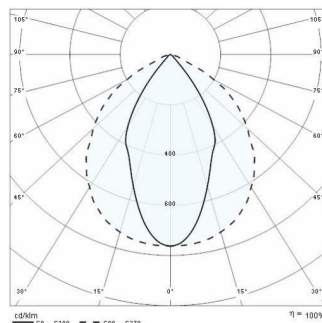

GUELL 1 DETEK S/W

Part number	06119994
Lampholder:	LED
Light Source:	LED
Wattage:	53 W
Finish:	GR-94 / Metallic grey / Textured
Insulation class:	I
Degree of protection:	IP 44
IK-J-xxIP:	IK07 3J xx5
CRI:	80
Kelvin:	4000
Power factor:	COSφ ≥ 0,9
Optic:	SYMMETRIC WIDE REFLECTOR
Lightsource lumen output:	7276 lm
Luminaire lumen output:	6092 lm
L:	L70
B:	B10
Lifetime:	150000 h
Ta MIN luminaire:	-20°
Ta MAX luminaire:	35°

PHOTOMETRIC DATA

TECHNICAL DRAWINGS

GUELL 1

14174220
Connection box IP 66

14173394
Wall support 500 mm/19.69" GUELL
1/2

14173494
Wall support 1000 mm/39.37" GUELL
1/2

14453194
Single pole top support GUELL 1