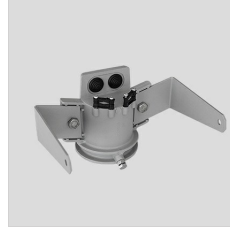

GUELL 1 DETEK S/W

Part number	06119994
Lampholder:	LED
Light Source:	LED
Wattage:	53 W
Finish:	GR-94 / Metallic grey / Textured
Insulation class:	I
Degree of protection:	IP 44
IK-J-xxIP:	IK07 3J xx5
CRI:	80
Kelvin:	4000
Power factor:	COSφ ≥ 0,9
Optic:	SYMMETRIC WIDE REFLECTOR
Lightsource lumen output:	7276 lm
Luminaire lumen output:	6092 lm
L:	L70
B:	B10
Lifetime:	150000 h
Ta MIN luminaire:	-20°
Ta MAX luminaire:	35°

Description

- LED floodlight for indoor and outdoor lighting, comprising:
- Die-cast aluminium housing chemically pre-treated and painted with polyester powder coating
 - Flat tempered glass diffuser
 - Very high performance symmetrical reflector made of 99.99% plated aluminium, polished, oxidised and free of iridescence
 - Anti-ageing silicone gasket
 - Cable gland M20x1.5 for cables Ø 10- Ø 14 mm
 - Stainless steel external screws
 - Fully integrated stainless steel aluminium spring clips
 - Powder coated steel bracket
 - 3000 K and 5000 K available upon request
 - On request, versions with dimmable ballast available
 - DETEK versions with a passive infrared motion detector with automatic ignition

PHOTOMETRIC DATA

TECHNICAL DRAWINGS

GUELL 1

14174220
Connection box IP 66

14173394
Wall support 500 mm/19.69" GUELL
1/2

14173494
Wall support 1000 mm/39.37" GUELL
1/2

14453194
Single pole top support GUELL 1

14453294
Double pole top support GUELL 1

GUELL 1 A/W - GUELL 1 S/W

14173294
Soft glass GUELL 1

GUELL 1 S/W

14173020
Louvre GUELL 1 Symmetrical