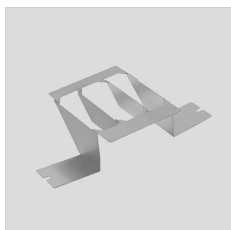

GUELL 1 A/W

14173120
Louvre GUELL 1 Asymmetrical