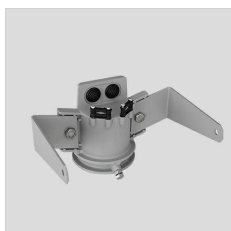

## GUELL 1 A/W

<b>Part number</b>	06106994
<b>Lampholder:</b>	LED
<b>Light Source:</b>	LED
<b>Wattage:</b>	39 W
<b>Finish:</b>	GR-94 / Metallic grey / Textured
<b>Insulation class:</b>	I
<b>Degree of protection:</b>	IP 66
<b>IK-J-xxIP:</b>	IK07 3J xx5
<b>CRI:</b>	80
<b>Kelvin:</b>	4000
<b>Power factor:</b>	COSφ ≥ 0,9
<b>Optic:</b>	Asymmetric Wide Reflector
<b>Lightsource lumen output:</b>	5558 lm
<b>Luminaire lumen output:</b>	4712 lm
<b>L:</b>	L70
<b>B:</b>	B10
<b>Lifetime:</b>	150000 h
<b>Ta MIN luminaire:</b>	-20°
<b>Ta MAX luminaire:</b>	40°

### Description

- LED floodlight for indoor and outdoor lighting, comprising:
- Die-cast aluminium housing chemically pre-treated and painted with polyester powder coating
  - Flat tempered glass diffuser
  - Very high performance asymmetrical reflector made of 99.99% plated aluminium, polished, oxidised and free of iridescence
  - Anti-ageing silicone gasket
  - Cable gland M20x1.5 for cables Ø 10- Ø 14 mm
  - Stainless steel external screws
  - Fully integrated stainless steel aluminium spring clips
  - Powder coated steel bracket
  - On request, versions with dimmable ballast available
  - 3000 K and 5000 K available upon request

## GUELL 1

14172902  
Protective grid GUELL 1

14174220  
Connection box IP 66

14173394  
Wall support 500 mm/19.69" GUELL  
1/2

14173494  
Wall support 1000 mm/39.37" GUELL  
1/2

14453194  
Single pole top support GUELL 1

14453294  
Double pole top support GUELL 1