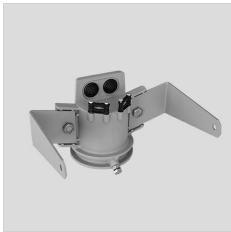

## GUELL 1 C/I

<b>Part number</b>	06288594
<b>Lampholder:</b>	LED
<b>Light Source:</b>	LED
<b>Wattage:</b>	39 W
<b>Finish:</b>	GR-94 / Metallic grey / Textured
<b>Insulation class:</b>	I
<b>Degree of protection:</b>	IP 66
<b>IK-J-xxIP:</b>	IK07 3J xx5
<b>CRI:</b>	80
<b>Kelvin:</b>	4000
<b>Power factor:</b>	COSφ ≥ 0,9
<b>Optic:</b>	INTENSIVE CIRCLE REFLECTOR
<b>Lightsource lumen output:</b>	5558 lm
<b>Luminaire lumen output:</b>	4599 lm
<b>L:</b>	L70
<b>B:</b>	B10
<b>Lifetime:</b>	150000 h
<b>Ta MIN luminaire:</b>	-20°
<b>Ta MAX luminaire:</b>	40°

### Description

- LED floodlight for indoor and outdoor lighting, comprising:
- Die-cast aluminium housing chemically pre-treated and painted with polyester powder coating
  - Flat tempered glass diffuser
  - Very high performance reflectors made of 99.99% plated aluminium, polished, oxidised and free of iridescence
  - Intensive circular optic
  - Anti-ageing silicone gasket
  - Cable gland M20x1.5 for cables Ø 10- Ø 14 mm
  - Stainless steel external screws
  - Fully integrated stainless steel aluminium spring clips
  - Powder coated steel bracket
  - On request, versions with dimmable ballast available
  - 3000 K and 5000 K available upon request

## GUELL 1

14172902  
Protective grid GUELL 1

14174220  
Connection box IP 66

14173394  
Wall support 500 mm/19.69" GUELL  
1/2

14173494  
Wall support 1000 mm/39.37" GUELL  
1/2

14453194  
Single pole top support GUELL 1

14453294  
Double pole top support GUELL 1