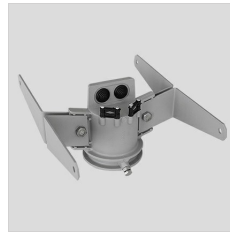

## GUELL 1 C/I

<b>Part number</b>	06288594
<b>Lampholder:</b>	LED
<b>Light Source:</b>	LED
<b>Wattage:</b>	39 W
<b>Finish:</b>	GR-94 / Metallic grey / Textured
<b>Insulation class:</b>	I
<b>Degree of protection:</b>	IP 66
<b>IK-J-xxIP:</b>	IK07 3J xx5
<b>CRI:</b>	80
<b>Kelvin:</b>	4000
<b>Power factor:</b>	COSφ ≥ 0,9
<b>Optic:</b>	INTENSIVE CIRCLE REFLECTOR
<b>Lightsource lumen output:</b>	5558 lm
<b>Luminaire lumen output:</b>	4599 lm
<b>L:</b>	L70
<b>B:</b>	B10
<b>Lifetime:</b>	150000 h
<b>Ta MIN luminaire:</b>	-20°
<b>Ta MAX luminaire:</b>	40°

### Description

- LED floodlight for indoor and outdoor lighting, comprising:
- Die-cast aluminium housing chemically pre-treated and painted with polyester powder coating
  - Flat tempered glass diffuser
  - Very high performance reflectors made of 99.99% plated aluminium, polished, oxidised and free of iridescence
  - Intensive circular optic
  - Anti-ageing silicone gasket
  - Cable gland M20x1.5 for cables Ø 10- Ø 14 mm
  - Stainless steel external screws
  - Fully integrated stainless steel aluminium spring clips
  - Powder coated steel bracket
  - On request, versions with dimmable ballast available
  - 3000 K and 5000 K available upon request

## GUELL 1

14172902  
Protective grid GUELL 1

14174220  
Connection box IP 66

14173394  
Wall support 500 mm/19.69" GUELL  
1/2

14173494  
Wall support 1000 mm/39.37" GUELL  
1/2

14453194  
Single pole top support GUELL 1

14453294  
Double pole top support GUELL 1