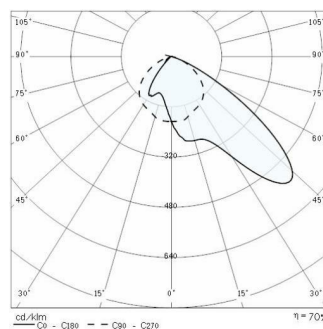

5STARS 2 A/M

Part number	05070194
Lampholder:	E40
Wattage:	1x250 W
Finish:	GR-94 / Metallic grey / Textured
Insulation class:	I
Degree of protection:	IP 66
IK-J-xxIP:	IK08 5J xx5
Power factor:	COS ϕ \geq 0,9
Optic:	ASYMMETRIC MEDIUM REFLECTOR
Ta MIN luminaire:	-25°
Ta MAX luminaire:	35°

PHOTOMETRIC DATA

TECHNICAL DRAWINGS

5STARS 2

14026520
5STARS 2 frosted glass, optional replacement for standard clear glass.

14012320
External anti-glare louvre painted aluminium grey.

14012420
External cowl painted aluminium grey.

14012720
Twin 5STARS 2 pole top fitting and outreach arm for Ø60-76mm poles.

14011594
1000mm extension arm in heavy gauge steel painted aluminium grey.