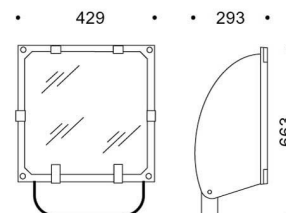

5STARS 2 A/M

Part number	05070194
Lampholder:	E40
Wattage:	1x250 W
Finish:	GR-94 / Metallic grey / Textured
Insulation class:	I
Degree of protection:	IP 66
IK-J-xxIP:	IK08 5J xx5
Power factor:	COS ϕ \geq 0,9
Optic:	ASYMMETRIC MEDIUM REFLECTOR
Ta MIN luminaire:	-25°
Ta MAX luminaire:	35°

Description

Discharge lamp floodlight for indoor and outdoor lighting, comprising:

- Polyester powder coated die-cast aluminium housing
- Flat tempered glass diffuser
- Polished aluminium asymmetrical reflector
- Gaskets made of silicone foam directly applied on glass without joints
- Cable gland M20x1.5 for cables \varnothing 10- \varnothing 14 mm
- Stainless steel external screws
- Fully integrated stainless steel aluminium spring clips
- Powder coated steel bracket
- Shaped steel gear tray also designed as heat sink
- Graduated goniometer for aiming purposes

PHOTOMETRIC DATA

TECHNICAL DRAWINGS

5STARS 2

14026520
5STARS 2 frosted glass, optional replacement for standard clear glass.

14012320
External anti-glare louvre painted aluminium grey.

14012420
External cowl painted aluminium grey.

14012720
Twin 5STARS 2 pole top fitting and outreach arm for Ø60-76mm poles.

14011594
1000mm extension arm in heavy gauge steel painted aluminium grey.