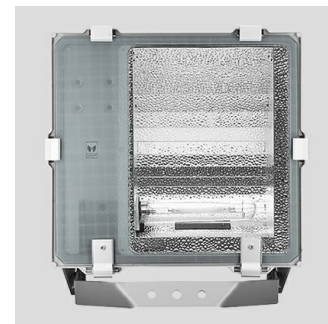

5STARS 2 A/M

Part number	05070194
Lampholder:	E40
Wattage:	1x250 W
Finish:	GR-94 / Metallic grey / Textured
Insulation class:	I
Degree of protection:	IP 66
IK-J-xxIP:	IK08 5J xx5
Power factor:	COS ϕ \geq 0,9
Optic:	ASYMMETRIC MEDIUM REFLECTOR
Ta MIN luminaire:	-25°
Ta MAX luminaire:	35°

Description

Discharge lamp floodlight for indoor and outdoor lighting, comprising:

- Polyester powder coated die-cast aluminium housing
- Flat tempered glass diffuser
- Polished aluminium asymmetrical reflector
- Gaskets made of silicone foam directly applied on glass without joints
- Cable gland M20x1.5 for cables \varnothing 10- \varnothing 14 mm
- Stainless steel external screws
- Fully integrated stainless steel aluminium spring clips
- Powder coated steel bracket
- Shaped steel gear tray also designed as heat sink
- Graduated goniometer for aiming purposes

PHOTOMETRIC DATA

TECHNICAL DRAWINGS

5STARS 2

14026520
5STARS 2 frosted glass, optional replacement for standard clear glass.

14012320
External anti-glare louvre painted aluminium grey.

14012420
External cowl painted aluminium grey.

14012520
Steel galvanised wire guard (18 Joule).

14044620
5STARS 2 strengthening bracket. Designed for single point fixing M12-M14 screw in centre of the bracket.

14012620
Single 5STARS 2 pole top fitting and outreach arm for Ø60-76mm poles.