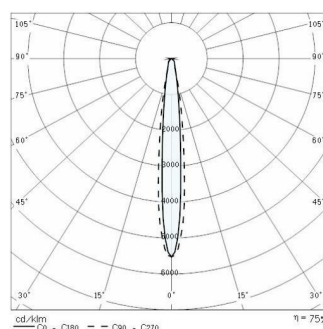

5STARS 2 C/I

Part number	05071794
Lampholder:	Fc2
Light Source:	METAL HALIDE LAMPS
Wattage:	1x250 W
Finish:	GR-94 / Metallic grey / Textured
Insulation class:	I
Degree of protection:	IP 66
IK-J-xxIP:	IK08 5J xx5
Power factor:	COSφ ≥ 0,9
Optic:	INTENSIVE CIRCLE REFLECTOR
Ta MIN luminaire:	-20°
Ta MAX luminaire:	25°

PHOTOMETRIC DATA

TECHNICAL DRAWINGS

5STARS 2

14026520
5STARS 2 frosted glass, optional replacement for standard clear glass.

14012320
External anti-glare louvre painted aluminium grey.

14012420
External cowl painted aluminium grey.

14012720
Twin 5STARS 2 pole top fitting and outreach arm for Ø60-76mm poles.

14011594
1000mm extension arm in heavy gauge steel painted aluminium grey.