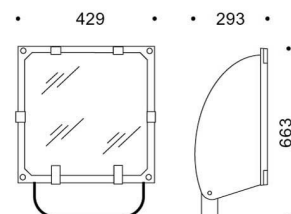

5STARS 2 C/I

Part number	05071794
Lampholder:	Fc2
Light Source:	METAL HALIDE LAMPS
Wattage:	1x250 W
Finish:	GR-94 / Metallic grey / Textured
Insulation class:	I
Degree of protection:	IP 66
IK-J-xxIP:	IK08 5J xx5
Power factor:	COSφ ≥ 0,9
Optic:	INTENSIVE CIRCLE REFLECTOR
Ta MIN luminaire:	-20°
Ta MAX luminaire:	25°

Description

Discharge lamp floodlight for indoor and outdoor lighting, comprising:

- Polyester powder coated die-cast aluminium housing
- Flat tempered glass diffuser
- Extra pure (99.85%) polished aluminium reflector
- Gaskets made of silicone foam directly applied on glass without joints
- Cable gland M20x1.5 for cables Ø 10- Ø 14 mm
- Stainless steel external screws
- Fully integrated stainless steel aluminium spring clips
- Powder coated steel bracket
- Shaped steel gear tray also designed as heat sink
- Graduated goniometer for aiming purposes

PHOTOMETRIC DATA

TECHNICAL DRAWINGS

5STARS 2

14026520
5STARS 2 frosted glass, optional replacement for standard clear glass.

14012320
External anti-glare louvre painted aluminium grey.

14012420
External cowl painted aluminium grey.

14012720
Twin 5STARS 2 pole top fitting and outreach arm for Ø60-76mm poles.

14011594
1000mm extension arm in heavy gauge steel painted aluminium grey.