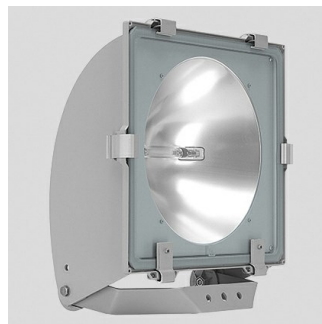

5STARS 2 C/I

Part number	05071794
Lampholder:	Fc2
Light Source:	METAL HALIDE LAMPS
Wattage:	1x250 W
Finish:	GR-94 / Metallic grey / Textured
Insulation class:	I
Degree of protection:	IP 66
IK-J-xxIP:	IK08 5J xx5
Power factor:	COSφ ≥ 0,9
Optic:	INTENSIVE CIRCLE REFLECTOR
Ta MIN luminaire:	-20°
Ta MAX luminaire:	25°

Description

Discharge lamp floodlight for indoor and outdoor lighting, comprising:

- Polyester powder coated die-cast aluminium housing
- Flat tempered glass diffuser
- Extra pure (99.85%) polished aluminium reflector
- Gaskets made of silicone foam directly applied on glass without joints
- Cable gland M20x1.5 for cables Ø 10- Ø 14 mm
- Stainless steel external screws
- Fully integrated stainless steel aluminium spring clips
- Powder coated steel bracket
- Shaped steel gear tray also designed as heat sink
- Graduated goniometer for aiming purposes

PHOTOMETRIC DATA

TECHNICAL DRAWINGS

5STARS 2

14026520
5STARS 2 frosted glass, optional replacement for standard clear glass.

14012320
External anti-glare louvre painted aluminium grey.

14012420
External cowl painted aluminium grey.

14012520
Steel galvanised wire guard (18 Joule).

14044620
5STARS 2 strengthening bracket. Designed for single point fixing M12-M14 screw in centre of the bracket.

14012620
Single 5STARS 2 pole top fitting and outreach arm for Ø60-76mm poles.