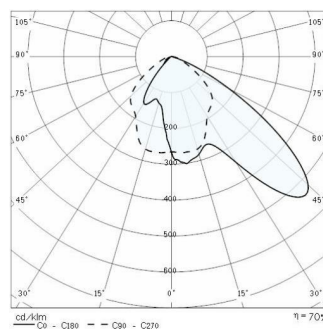

## 5STARS 2 A/M

<b>Part number</b>	05190194
<b>Lampholder:</b>	Fc2
<b>Wattage:</b>	1x400 W
<b>Finish:</b>	GR-94 / Metallic grey / Textured
<b>Insulation class:</b>	I
<b>Degree of protection:</b>	IP 66
<b>IK-J-xxIP:</b>	IK08 5J xx5
<b>Power factor:</b>	COS $\phi$ $\geq$ 0,9
<b>Optic:</b>	ASYMMETRIC MEDIUM REFLECTOR
<b>Ta MIN luminaire:</b>	-25°
<b>Ta MAX luminaire:</b>	25°

### PHOTOMETRIC DATA

14012720  
Twin 5STARS 2 pole top fitting and outreach arm for Ø60-76mm poles.

14011594  
1000mm extension arm in heavy gauge steel painted aluminium grey.