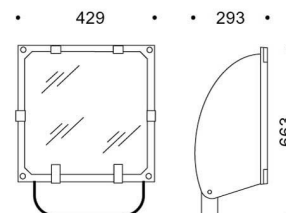

TECHNICAL DRAWINGS