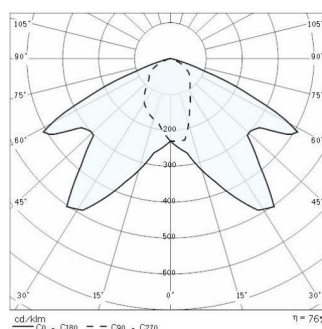

PHOTOMETRIC DATA