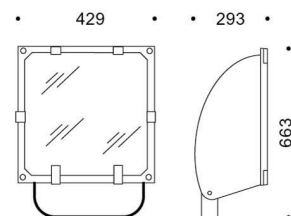

5STARS 2 WR

Part number	05071694
Lampholder:	E40
Wattage:	1x400 W
Finish:	GR-94 / Metallic grey / Textured
Insulation class:	I
Degree of protection:	IP 66
IK-J-xxIP:	IK08 5J xx5
Power factor:	COS ϕ \geq 0,9
Optic:	ROAD REFLECTOR
Ta MIN luminaire:	-25°
Ta MAX luminaire:	30°

PHOTOMETRIC DATA

TECHNICAL DRAWINGS

5STARS 2

14026520
5STARS 2 frosted glass, optional replacement for standard clear glass.

14012320
External anti-glare louvre painted aluminium grey.

14012420
External cowl painted aluminium grey.

14012720
Twin 5STARS 2 pole top fitting and outreach arm for Ø60-76mm poles.

14011594
1000mm extension arm in heavy gauge steel painted aluminium grey.