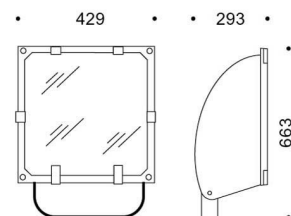

5STARS 2 C/I

Part number	05071994
Lampholder:	Fc2
Wattage:	1x400 W
Finish:	GR-94 / Metallic grey / Textured
Insulation class:	I
Degree of protection:	IP 66
IK-J-xxIP:	IK08 5J xx5
Power factor:	COS ϕ \geq 0,9
Optic:	INTENSIVE CIRCLE REFLECTOR
Ta MIN luminaire:	-25°
Ta MAX luminaire:	25°

Description

Discharge lamp floodlight for indoor and outdoor lighting, comprising:

- Polyester powder coated die-cast aluminium housing
- Flat tempered glass diffuser
- Extra pure (99.85%) polished aluminium reflector
- Gaskets made of silicone foam directly applied on glass without joints
- Cable gland M20x1.5 for cables \varnothing 10- \varnothing 14 mm
- Stainless steel external screws
- Fully integrated stainless steel aluminium spring clips
- Powder coated steel bracket
- Shaped steel gear tray also designed as heat sink
- Graduated goniometer for aiming purposes

PHOTOMETRIC DATA

TECHNICAL DRAWINGS

5STARS 2

14026520
5STARS 2 frosted glass, optional replacement for standard clear glass.

14012320
External anti-glare louvre painted aluminium grey.

14012420
External cowl painted aluminium grey.

14012720
Twin 5STARS 2 pole top fitting and outreach arm for Ø60-76mm poles.

14011594
1000mm extension arm in heavy gauge steel painted aluminium grey.