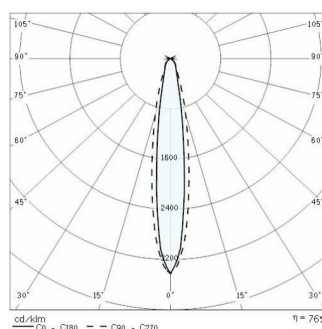

5STARS 2 C/I

Part number	05071994
Lampholder:	Fc2
Wattage:	1x400 W
Finish:	GR-94 / Metallic grey / Textured
Insulation class:	I
Degree of protection:	IP 66
IK-J-xxIP:	IK08 5J xx5
Power factor:	COS ϕ \geq 0,9
Optic:	INTENSIVE CIRCLE REFLECTOR
Ta MIN luminaire:	-25°
Ta MAX luminaire:	25°

PHOTOMETRIC DATA

TECHNICAL DRAWINGS

5STARS 2

14026520
5STARS 2 frosted glass, optional replacement for standard clear glass.

14012320
External anti-glare louvre painted aluminium grey.

14012420
External cowl painted aluminium grey.

14012720
Twin 5STARS 2 pole top fitting and outreach arm for Ø60-76mm poles.

14011594
1000mm extension arm in heavy gauge steel painted aluminium grey.