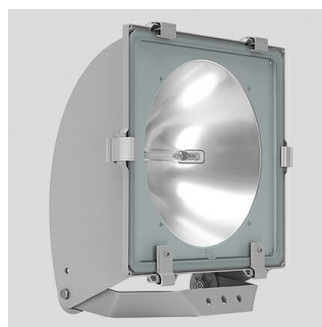

5STARS 2 C/I

Part number	05071994
Lampholder:	Fc2
Wattage:	1x400 W
Finish:	GR-94 / Metallic grey / Textured
Insulation class:	I
Degree of protection:	IP 66
IK-J-xxIP:	IK08 5J xx5
Power factor:	COS ϕ \geq 0,9
Optic:	INTENSIVE CIRCLE REFLECTOR
Ta MIN luminaire:	-25°
Ta MAX luminaire:	25°

Description

Discharge lamp floodlight for indoor and outdoor lighting, comprising:

- Polyester powder coated die-cast aluminium housing
- Flat tempered glass diffuser
- Extra pure (99.85%) polished aluminium reflector
- Gaskets made of silicone foam directly applied on glass without joints
- Cable gland M20x1.5 for cables \varnothing 10- \varnothing 14 mm
- Stainless steel external screws
- Fully integrated stainless steel aluminium spring clips
- Powder coated steel bracket
- Shaped steel gear tray also designed as heat sink
- Graduated goniometer for aiming purposes

PHOTOMETRIC DATA

TECHNICAL DRAWINGS

5STARS 2

14026520
5STARS 2 frosted glass, optional replacement for standard clear glass.

14012320
External anti-glare louvre painted aluminium grey.

14012420
External cowl painted aluminium grey.

14012520
Steel galvanised wire guard (18 Joule).

14044620
5STARS 2 strengthening bracket. Designed for single point fixing M12-M14 screw in centre of the bracket.

14012620
Single 5STARS 2 pole top fitting and outreach arm for Ø60-76mm poles.