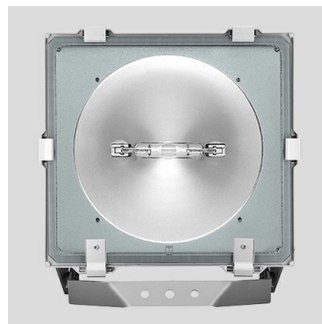

5STARS 2 C/I

Part number	05071994
Lampholder:	Fc2
Wattage:	1x400 W
Finish:	GR-94 / Metallic grey / Textured
Insulation class:	I
Degree of protection:	IP 66
IK-J-xxIP:	IK08 5J xx5
Power factor:	COS ϕ \geq 0,9
Optic:	INTENSIVE CIRCLE REFLECTOR
Ta MIN luminaire:	-25°
Ta MAX luminaire:	25°

Description

Discharge lamp floodlight for indoor and outdoor lighting, comprising:

- Polyester powder coated die-cast aluminium housing
- Flat tempered glass diffuser
- Extra pure (99.85%) polished aluminium reflector
- Gaskets made of silicone foam directly applied on glass without joints
- Cable gland M20x1.5 for cables \varnothing 10- \varnothing 14 mm
- Stainless steel external screws
- Fully integrated stainless steel aluminium spring clips
- Powder coated steel bracket
- Shaped steel gear tray also designed as heat sink
- Graduated goniometer for aiming purposes

PHOTOMETRIC DATA

TECHNICAL DRAWINGS

5STARS 2

14026520
5STARS 2 frosted glass, optional replacement for standard clear glass.

14012320
External anti-glare louvre painted aluminium grey.

14012420
External cowl painted aluminium grey.

14012720
Twin 5STARS 2 pole top fitting and outreach arm for Ø60-76mm poles.

14011594
1000mm extension arm in heavy gauge steel painted aluminium grey.