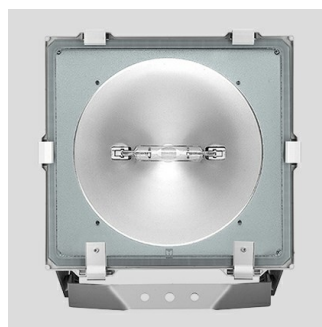

## 5STARS 2 C/I

<b>Part number</b>	05071894
<b>Lampholder:</b>	Fc2
<b>Light Source:</b>	HIGH-PRESSURE SODIUM LAMPS
<b>Wattage:</b>	1x250 W
<b>Finish:</b>	GR-94 / Metallic grey / Textured
<b>Insulation class:</b>	I
<b>Degree of protection:</b>	IP 66
<b>IK-J-xxIP:</b>	IK08 5J xx5
<b>Power factor:</b>	COS $\phi$ $\geq$ 0,9
<b>Optic:</b>	INTENSIVE CIRCLE REFLECTOR
<b>Ta MIN luminaire:</b>	-25°
<b>Ta MAX luminaire:</b>	25°

### Description

- Discharge lamp floodlight for indoor and outdoor lighting, comprising:
- Polyester powder coated die-cast aluminium housing
  - Flat tempered glass diffuser
  - Extra pure (99.85%) polished aluminium reflector
  - Gaskets made of silicone foam directly applied on glass without joints
  - Cable gland M20x1.5 for cables  $\varnothing$  10-  $\varnothing$  14 mm
  - Stainless steel external screws
  - Fully integrated stainless steel aluminium spring clips
  - Powder coated steel bracket
  - Shaped steel gear tray also designed as heat sink
  - Graduated goniometer for aiming purposes

14012520  
Steel galvanised wire guard (18 Joule).

14044620  
5STARS 2 strengthening bracket. Designed for single point fixing M12-M14 screw in centre of the bracket.

14012620  
Single 5STARS 2 pole top fitting and outreach arm for Ø60-76mm poles.

14012720  
Twin 5STARS 2 pole top fitting and outreach arm for Ø60-76mm poles.

14011594  
1000mm extension arm in heavy gauge steel painted aluminium grey.