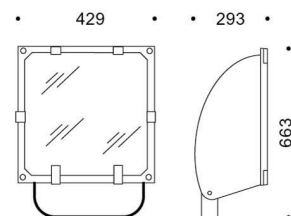

TECHNICAL DRAWINGS