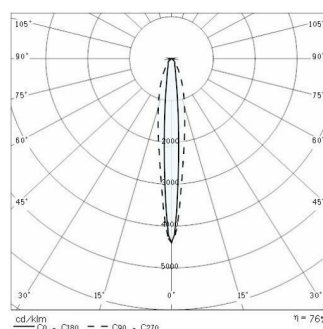

## 5STARS 2 C/I

<b>Part number</b>	05071894
<b>Lampholder:</b>	Fc2
<b>Light Source:</b>	HIGH-PRESSURE SODIUM LAMPS
<b>Wattage:</b>	1x250 W
<b>Finish:</b>	GR-94 / Metallic grey / Textured
<b>Insulation class:</b>	I
<b>Degree of protection:</b>	IP 66
<b>IK-J-xxIP:</b>	IK08 5J xx5
<b>Power factor:</b>	COS $\phi$ $\geq$ 0,9
<b>Optic:</b>	INTENSIVE CIRCLE REFLECTOR
<b>Ta MIN luminaire:</b>	-25°
<b>Ta MAX luminaire:</b>	25°

### PHOTOMETRIC DATA