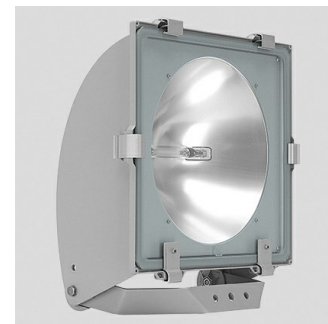

## 5STARS 2 C/I

<b>Part number</b>	05071894
<b>Lampholder:</b>	Fc2
<b>Light Source:</b>	HIGH-PRESSURE SODIUM LAMPS
<b>Wattage:</b>	1x250 W
<b>Finish:</b>	GR-94 / Metallic grey / Textured
<b>Insulation class:</b>	I
<b>Degree of protection:</b>	IP 66
<b>IK-J-xxIP:</b>	IK08 5J xx5
<b>Power factor:</b>	COS $\phi$ $\geq$ 0,9
<b>Optic:</b>	INTENSIVE CIRCLE REFLECTOR
<b>Ta MIN luminaire:</b>	-25°
<b>Ta MAX luminaire:</b>	25°

### Description

- Discharge lamp floodlight for indoor and outdoor lighting, comprising:
- Polyester powder coated die-cast aluminium housing
  - Flat tempered glass diffuser
  - Extra pure (99.85%) polished aluminium reflector
  - Gaskets made of silicone foam directly applied on glass without joints
  - Cable gland M20x1.5 for cables  $\varnothing$  10-  $\varnothing$  14 mm
  - Stainless steel external screws
  - Fully integrated stainless steel aluminium spring clips
  - Powder coated steel bracket
  - Shaped steel gear tray also designed as heat sink
  - Graduated goniometer for aiming purposes

## 5STARS 2

14026520  
5STARS 2 frosted glass, optional replacement for standard clear glass.

14012320  
External anti-glare louvre painted aluminium grey.

14012420  
External cowl painted aluminium grey.

14012720  
Twin 5STARS 2 pole top fitting and outreach arm for Ø60-76mm poles.

14011594  
1000mm extension arm in heavy gauge steel painted aluminium grey.