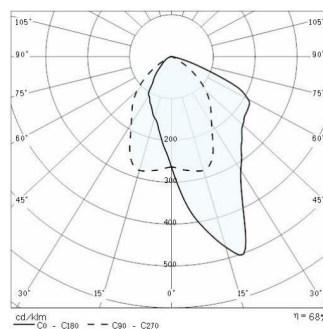

PHOTOMETRIC DATA