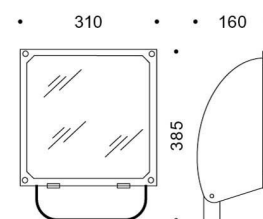

Description

Discharge lamp floodlight for indoor and outdoor lighting, comprising:

- Polyester powder coated die-cast aluminium housing
- Flat tempered glass diffuser
- Polished aluminium asymmetrical reflector
- Anti-ageing silicone gasket
- Fully integrated technopolymer trim hinged to the housing
- Waterproof cable gland M16x1.5 for cables \varnothing 5- \varnothing 10 mm
- Stainless steel external screws
- Powder coated steel bracket

PHOTOMETRIC DATA

TECHNICAL DRAWINGS

5STARS 1

14029094

Gliding support made of painted aluminium for the installation on 60 - 76 mm diam. posts . 1 luminaire 5STARS 1 / WIN+1.

14047194

Gliding support made of painted aluminium for the installation on 60- 76 mm diam. posts 2 opposed luminaires 5STARS 1 / WIN+1.