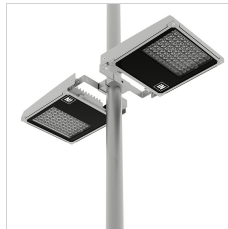

5STARS 1 C/I

Part number	05078194
Lampholder:	G12
Light Source:	METAL HALIDE LAMPS
Wattage:	1x150 W
Finish:	GR-94 / Metallic grey / Textured
Insulation class:	I
Degree of protection:	IP 66
IK-J-xxIP:	IK08 7J xx5
Power factor:	$\text{COS}\phi \geq 0,9$
Optic:	INTENSIVE CIRCLE REFLECTOR
Ta MIN luminaire:	-20°
Ta MAX luminaire:	30°

Description

Discharge lamp floodlight for indoor and outdoor lighting, comprising:

- Polyester powder coated die-cast aluminium housing
- Flat tempered glass diffuser
- Extra pure (99.85%) polished aluminium reflector
- Anti-ageing silicone gasket
- Fully integrated technopolymer trim hinged to the housing
- Waterproof cable gland M16x1.5 for cables $\varnothing 5$ - $\varnothing 10$ mm
- Stainless steel external screws
- Powder coated steel bracket

PHOTOMETRIC DATA

TECHNICAL DRAWINGS

5STARS 1

14029094

Gliding support made of painted aluminium for the installation on 60 - 76 mm diam. posts . 1 luminaire 5STARS 1 / WIN+1.

14047194

Gliding support made of painted aluminium for the installation on 60- 76 mm diam. posts 2 opposed luminaires 5STARS 1 / WIN+1.