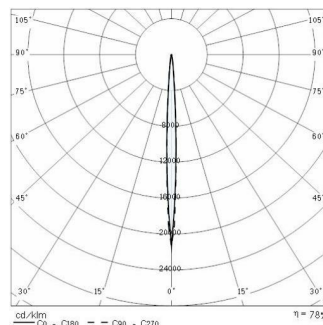

PHOTOMETRIC DATA