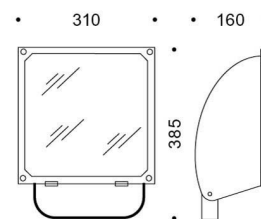

5STARS 1 C/I

Part number	05078194
Lampholder:	G12
Light Source:	METAL HALIDE LAMPS
Wattage:	1x150 W
Finish:	GR-94 / Metallic grey / Textured
Insulation class:	I
Degree of protection:	IP 66
IK-J-xxIP:	IK08 7J xx5
Power factor:	$\text{COS}\phi \geq 0,9$
Optic:	INTENSIVE CIRCLE REFLECTOR
Ta MIN luminaire:	-20°
Ta MAX luminaire:	30°

Description

Discharge lamp floodlight for indoor and outdoor lighting, comprising:

- Polyester powder coated die-cast aluminium housing
- Flat tempered glass diffuser
- Extra pure (99.85%) polished aluminium reflector
- Anti-ageing silicone gasket
- Fully integrated technopolymer trim hinged to the housing
- Waterproof cable gland M16x1.5 for cables $\varnothing 5$ - $\varnothing 10$ mm
- Stainless steel external screws
- Powder coated steel bracket

PHOTOMETRIC DATA

TECHNICAL DRAWINGS

5STARS 1

14029094

Gliding support made of painted aluminium for the installation on 60 - 76 mm diam. posts . 1 luminaire 5STARS 1 / WIN+1.

14047194

Gliding support made of painted aluminium for the installation on 60- 76 mm diam. posts 2 opposed luminaires 5STARS 1 / WIN+1.