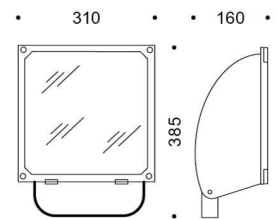

TECHNICAL DRAWINGS