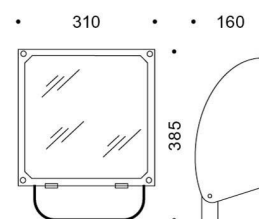

5STARS 1 WR

Part number	05101694
Lampholder:	E27
Light Source:	HIGH-PRESSURE SODIUM LAMPS
Wattage:	1x70 W
Finish:	GR-94 / Metallic grey / Textured
Insulation class:	I
Degree of protection:	IP 66
IK-J-xxIP:	IK08 7J xx5
Power factor:	$\text{COS}\phi \geq 0,9$
Optic:	ROAD REFLECTOR
Ta MIN luminaire:	-25°
Ta MAX luminaire:	35°

Description

Discharge lamp floodlight for indoor and outdoor lighting, comprising:

- Polyester powder coated die-cast aluminium housing
- Flat tempered glass diffuser
- Extra pure (99.85%) polished aluminium reflector
- Anti-ageing silicone gasket
- Fully integrated technopolymer trim hinged to the housing
- Waterproof cable gland M16x1.5 for cables Ø 5- Ø 10 mm
- Stainless steel external screws
- Powder coated steel bracket

PHOTOMETRIC DATA

TECHNICAL DRAWINGS

5STARS 1

14029094

Gliding support made of painted aluminium for the installation on 60 - 76 mm diam. posts . 1 luminaire 5STARS 1 / WIN+1.

14047194

Gliding support made of painted aluminium for the installation on 60- 76 mm diam. posts 2 opposed luminaires 5STARS 1 / WIN+1.