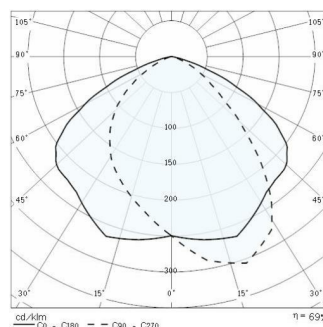

PHOTOMETRIC DATA