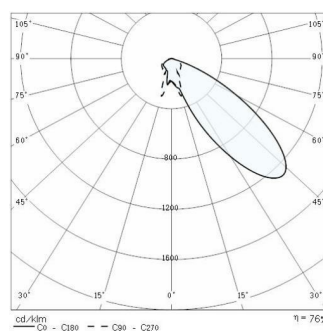

PHOTOMETRIC DATA