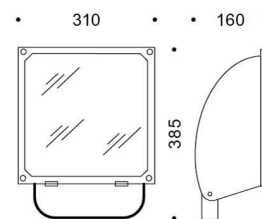

5STARS 1 CA/M

Part number	05086294
Lampholder:	G12
Light Source:	METAL HALIDE LAMPS
Wattage:	1x150 W
Finish:	GR-94 / Metallic grey / Textured
Insulation class:	I
Degree of protection:	IP 66
IK-J-xxIP:	IK08 7J xx5
Power factor:	COS ϕ \geq 0,9
Optic:	ASYMMETRIC MEDIUM CIRCLE REFLECTOR
Ta MIN luminaire:	-20°
Ta MAX luminaire:	30°

Description

Discharge lamp floodlight for indoor and outdoor lighting, comprising:

- Polyester powder coated die-cast aluminium housing
- Flat tempered glass diffuser
- Polished aluminium asymmetrical reflector
- Anti-ageing silicone gasket
- Fully integrated technopolymer trim hinged to the housing
- Waterproof cable gland M16x1.5 for cables \emptyset 5- \emptyset 10 mm
- Stainless steel external screws
- Powder coated steel bracket

PHOTOMETRIC DATA

TECHNICAL DRAWINGS

5STARS 1

14029094

Gliding support made of painted aluminium for the installation on 60 - 76 mm diam. posts . 1 luminaire 5STARS 1 / WIN+1.

14047194

Gliding support made of painted aluminium for the installation on 60- 76 mm diam. posts 2 opposed luminaires 5STARS 1 / WIN+1.