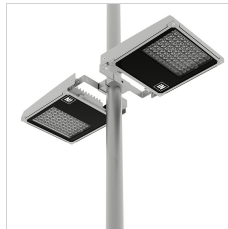

5STARS 1 CA/M

Part number	05086294
Lampholder:	G12
Light Source:	METAL HALIDE LAMPS
Wattage:	1x150 W
Finish:	GR-94 / Metallic grey / Textured
Insulation class:	I
Degree of protection:	IP 66
IK-J-xxIP:	IK08 7J xx5
Power factor:	COS ϕ \geq 0,9
Optic:	ASYMMETRIC MEDIUM CIRCLE REFLECTOR
Ta MIN luminaire:	-20°
Ta MAX luminaire:	30°

Description

Discharge lamp floodlight for indoor and outdoor lighting, comprising:

- Polyester powder coated die-cast aluminium housing
- Flat tempered glass diffuser
- Polished aluminium asymmetrical reflector
- Anti-ageing silicone gasket
- Fully integrated technopolymer trim hinged to the housing
- Waterproof cable gland M16x1.5 for cables \emptyset 5- \emptyset 10 mm
- Stainless steel external screws
- Powder coated steel bracket

PHOTOMETRIC DATA

TECHNICAL DRAWINGS

5STARS 1

14029094

Gliding support made of painted aluminium for the installation on 60 - 76 mm diam. posts . 1 luminaire 5STARS 1 / WIN+1.

14047194

Gliding support made of painted aluminium for the installation on 60- 76 mm diam. posts 2 opposed luminaires 5STARS 1 / WIN+1.