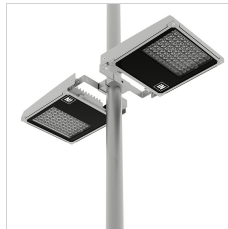

5STARS 1 A/M

Part number	05077794
Lampholder:	E27
Light Source:	METAL HALIDE LAMPS
Wattage:	1x100 W
Finish:	GR-94 / Metallic grey / Textured
Insulation class:	I
Degree of protection:	IP 66
IK-J-xxIP:	IK08 7J xx5
Power factor:	COS ϕ \geq 0,9
Optic:	ASYMMETRIC MEDIUM REFLECTOR
Ta MIN luminaire:	-20°
Ta MAX luminaire:	30°

Description

Discharge lamp floodlight for indoor and outdoor lighting, comprising:

- Polyester powder coated die-cast aluminium housing
- Flat tempered glass diffuser
- Polished aluminium asymmetrical reflector
- Anti-ageing silicone gasket
- Fully integrated technopolymer trim hinged to the housing
- Waterproof cable gland M16x1.5 for cables \varnothing 5- \varnothing 10 mm
- Stainless steel external screws
- Powder coated steel bracket

PHOTOMETRIC DATA

TECHNICAL DRAWINGS

5STARS 1

14029094

Gliding support made of painted aluminium for the installation on 60 - 76 mm diam. posts . 1 luminaire 5STARS 1 / WIN+1.

14047194

Gliding support made of painted aluminium for the installation on 60- 76 mm diam. posts 2 opposed luminaires 5STARS 1 / WIN+1.