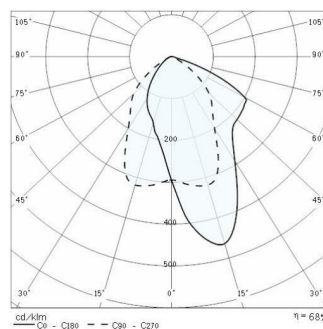

PHOTOMETRIC DATA