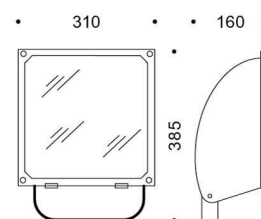

5STARS 1 A/M

Part number	05077794
Lampholder:	E27
Light Source:	METAL HALIDE LAMPS
Wattage:	1x100 W
Finish:	GR-94 / Metallic grey / Textured
Insulation class:	I
Degree of protection:	IP 66
IK-J-xxIP:	IK08 7J xx5
Power factor:	COS ϕ \geq 0,9
Optic:	ASYMMETRIC MEDIUM REFLECTOR
Ta MIN luminaire:	-20°
Ta MAX luminaire:	30°

Description

Discharge lamp floodlight for indoor and outdoor lighting, comprising:

- Polyester powder coated die-cast aluminium housing
- Flat tempered glass diffuser
- Polished aluminium asymmetrical reflector
- Anti-ageing silicone gasket
- Fully integrated technopolymer trim hinged to the housing
- Waterproof cable gland M16x1.5 for cables \varnothing 5- \varnothing 10 mm
- Stainless steel external screws
- Powder coated steel bracket

PHOTOMETRIC DATA

TECHNICAL DRAWINGS

5STARS 1

14029094

Gliding support made of painted aluminium for the installation on 60 - 76 mm diam. posts . 1 luminaire 5STARS 1 / WIN+1.

14047194

Gliding support made of painted aluminium for the installation on 60- 76 mm diam. posts 2 opposed luminaires 5STARS 1 / WIN+1.