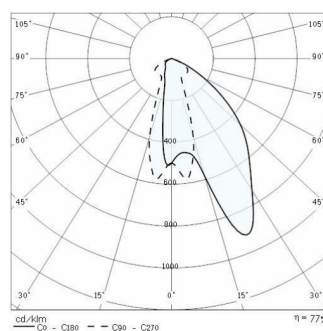

## 5STARS 1 CA/M

<b>Part number</b>	05086094
<b>Lampholder:</b>	G12
<b>Light Source:</b>	METAL HALIDE LAMPS
<b>Wattage:</b>	1x150 W
<b>Finish:</b>	GR-94 / Metallic grey / Textured
<b>Insulation class:</b>	I
<b>Degree of protection:</b>	IP 66
<b>IK-J-xxIP:</b>	IK08 7J xx5
<b>Power factor:</b>	COS $\phi$ $\geq$ 0,9
<b>Optic:</b>	ASYMMETRIC MEDIUM CIRCLE REFLECTOR
<b>Ta MIN luminaire:</b>	-20°
<b>Ta MAX luminaire:</b>	30°

### PHOTOMETRIC DATA

### TECHNICAL DRAWINGS