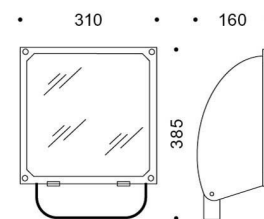

TECHNICAL DRAWINGS