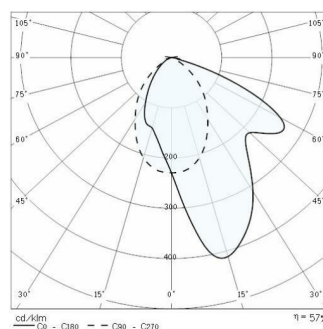

5STARS 1 A/M

Part number	05085694
Lampholder:	GX24q-5
Light Source:	FLUORESCENT LAMPS
Wattage:	1x57 W
Finish:	GR-94 / Metallic grey / Textured
Insulation class:	I
Degree of protection:	IP 66
IK-J-xxIP:	IK08 7J xx5
Power factor:	$\text{COS}\phi \geq 0,9$
EEL:	A2
Optic:	ASYMMETRIC MEDIUM REFLECTOR
Ta MIN luminaire:	-20°
Ta MAX luminaire:	25°

PHOTOMETRIC DATA

TECHNICAL DRAWINGS

5STARS 1

14029094

Gliding support made of painted aluminium for the installation on 60 - 76 mm diam. posts . 1 luminaire 5STARS 1 / WIN+1.

14047194

Gliding support made of painted aluminium for the installation on 60- 76 mm diam. posts 2 opposed luminaires 5STARS 1 / WIN+1.