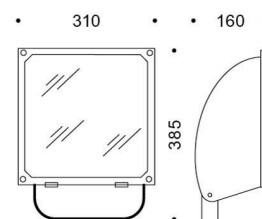

5STARS 1 A/M

Part number	05085694
Lampholder:	GX24q-5
Light Source:	FLUORESCENT LAMPS
Wattage:	1x57 W
Finish:	GR-94 / Metallic grey / Textured
Insulation class:	I
Degree of protection:	IP 66
IK-J-xxIP:	IK08 7J xx5
Power factor:	$\text{COS}\phi \geq 0,9$
EEL:	A2
Optic:	ASYMMETRIC MEDIUM REFLECTOR
Ta MIN luminaire:	-20°
Ta MAX luminaire:	25°

Description

Discharge lamp floodlight for indoor and outdoor lighting, comprising:

- Polyester powder coated die-cast aluminium housing
- Flat tempered glass diffuser
- Polished aluminium asymmetrical reflector
- Anti-ageing silicone gasket
- Fully integrated technopolymer trim hinged to the housing
- Waterproof cable gland M16x1.5 for cables $\varnothing 5$ - $\varnothing 10$ mm
- Stainless steel external screws
- Powder coated steel bracket

PHOTOMETRIC DATA

TECHNICAL DRAWINGS

5STARS 1

14029094

Gliding support made of painted aluminium for the installation on 60 - 76 mm diam. posts . 1 luminaire 5STARS 1 / WIN+1.

14047194

Gliding support made of painted aluminium for the installation on 60- 76 mm diam. posts 2 opposed luminaires 5STARS 1 / WIN+1.