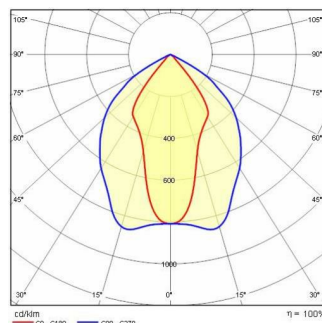

GUELL ZERO KIT S/M

Part number	306541
Lampholder:	LED
Light Source:	LED
Wattage:	28 W
Finish:	BK-RAL9005 / Black RAL9005 / Glossy
Insulation class:	I
Degree of protection:	IP 66
IK-J-xxIP:	IK06 1.2J xx3
CRI:	80
Kelvin:	4000
Power factor:	COSφ ≥ 0,9
Optic:	SYMMETRIC MEDIUM REFLECTOR
Lightsource lumen output:	3382 lm
Luminaire lumen output:	2572 lm
L:	L70
B:	B10
Lifetime:	150000 h
Ta MIN luminaire:	-20°
Ta MAX luminaire:	25°

PHOTOMETRIC DATA

TECHNICAL DRAWINGS