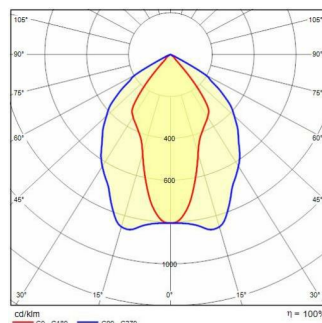

GUELL ZERO DETEK S/M

Part number	06120094
Lampholder:	LED
Light Source:	LED
Wattage:	15 W
Finish:	GR-94 / Metallic grey / Textured
Insulation class:	I
Degree of protection:	IP 44
IK-J-xxIP:	IK06 1.2J xx3
CRI:	80
Kelvin:	4000
Power factor:	COSφ ≥ 0,9
Optic:	SYMMETRIC MEDIUM REFLECTOR
Lightsource lumen output:	1888 lm
Luminaire lumen output:	1484 lm
L:	L70
B:	B10
Lifetime:	150000 h
Ta MIN luminaire:	-15°
Ta MAX luminaire:	35°

PHOTOMETRIC DATA

TECHNICAL DRAWINGS