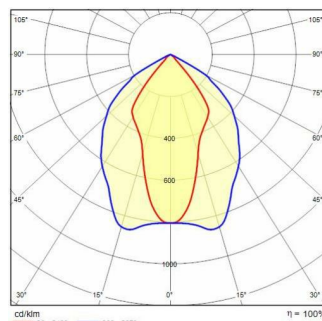

GUELL ZERO KIT S/M

Part number	06124980
Lampholder:	LED
Light Source:	LED
Wattage:	15 W
Finish:	BK-RAL9005 / Black RAL9005 / Glossy
Insulation class:	I
Degree of protection:	IP 66
IK-J-xxIP:	IK06 1.2J xx3
CRI:	80
Kelvin:	4000
Power factor:	COS ϕ \geq 0,9
Optic:	SYMMETRIC MEDIUM REFLECTOR
Lightsource lumen output:	1888 lm
Luminaire lumen output:	1484 lm
L:	L70
B:	B10
Lifetime:	150000 h
Ta MIN luminaire:	-15°
Ta MAX luminaire:	35°

PHOTOMETRIC DATA

TECHNICAL DRAWINGS