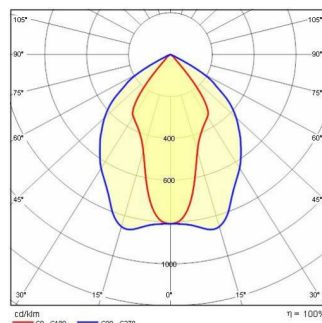

GUELL ZERO DETEK S/M

Part number	306529
Lampholder:	LED
Light Source:	LED
Wattage:	28 W
Finish:	BK-RAL9005 / Black RAL9005 / Glossy
Insulation class:	I
Degree of protection:	IP 44
IK-J-xxIP:	IK06 1.2J xx3
CRI:	80
Kelvin:	4000
Power factor:	COSφ ≥ 0,9
Optic:	SYMMETRIC MEDIUM REFLECTOR
Lightsource lumen output:	3382 lm
Luminaire lumen output:	2572 lm
L:	L70
B:	B10
Lifetime:	150000 h
Ta MIN luminaire:	-20°
Ta MAX luminaire:	25°

PHOTOMETRIC DATA

TECHNICAL DRAWINGS