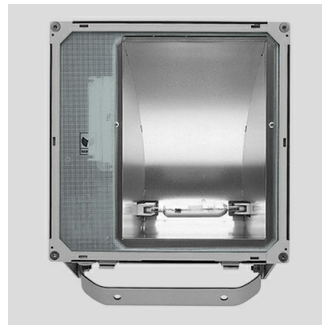

## 5STARS 1 A/M

<b>Part number</b>	05077394
<b>Lampholder:</b>	RX7s
<b>Wattage:</b>	1x150 W
<b>Finish:</b>	GR-94 / Metallic grey / Textured
<b>Insulation class:</b>	I
<b>Degree of protection:</b>	IP 66
<b>IK-J-xxIP:</b>	IK08 7J xx5
<b>Power factor:</b>	COS $\phi$ $\geq$ 0,9
<b>Optic:</b>	ASYMMETRIC MEDIUM REFLECTOR
<b>Ta MIN luminaire:</b>	-20°
<b>Ta MAX luminaire:</b>	40°

### Description

Discharge lamp floodlight for indoor and outdoor lighting, comprising:

- Polyester powder coated die-cast aluminium housing
- Flat tempered glass diffuser
- Polished aluminium asymmetrical reflector
- Anti-ageing silicone gasket
- Fully integrated technopolymer trim hinged to the housing
- Waterproof cable gland M16x1.5 for cables  $\emptyset$  5-  $\emptyset$  10 mm
- Stainless steel external screws
- Powder coated steel bracket