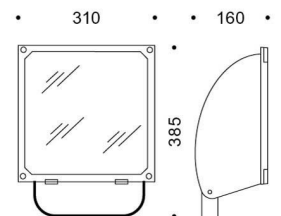

TECHNICAL DRAWINGS