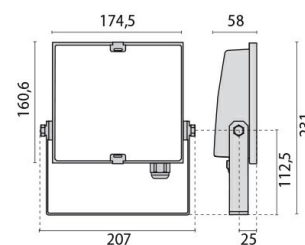

## GUELL ZERO

14453380  
500 mm arm completes with  
connection base GUELL ZERO

14453480  
1000 mm arm completes with  
connection base GUELL ZERO