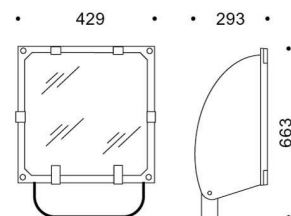

5STARS 2 S/M

Part number	05069794
Lampholder:	E40
Wattage:	1x250 W
Finish:	GR-94 / Metallic grey / Textured
Insulation class:	I
Degree of protection:	IP 66
IK-J-xxIP:	IK08 5J xx5
Power factor:	COSφ ≥ 0,9
Optic:	SYMMETRIC MEDIUM REFLECTOR
Ta MIN luminaire:	-25°
Ta MAX luminaire:	35°

Description

- Discharge lamp floodlight for indoor and outdoor lighting, comprising:
- Polyester powder coated die-cast aluminium housing
 - Flat tempered glass diffuser
 - Polished aluminium symmetrical reflector
 - Gaskets made of silicone foam directly applied on glass without joints
 - Cable gland M20x1.5 for cables Ø 10- Ø 14 mm
 - Stainless steel external screws
 - Fully integrated stainless steel aluminium spring clips
 - Powder coated steel bracket
 - Shaped steel gear tray also designed as heat sink
 - Graduated goniometer for aiming purposes

PHOTOMETRIC DATA

TECHNICAL DRAWINGS

5STARS 2

14026520
5STARS 2 frosted glass, optional replacement for standard clear glass.

14012320
External anti-glare louvre painted aluminium grey.

14012420
External cowl painted aluminium grey.

14012720
Twin 5STARS 2 pole top fitting and outreach arm for Ø60-76mm poles.

14011594
1000mm extension arm in heavy gauge steel painted aluminium grey.