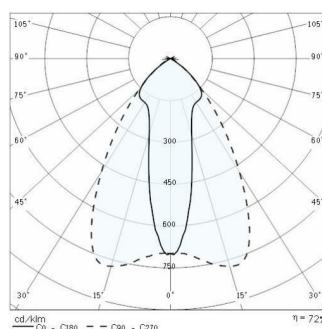

5STARS 2 S/M

Part number	05069794
Lampholder:	E40
Wattage:	1x250 W
Finish:	GR-94 / Metallic grey / Textured
Insulation class:	I
Degree of protection:	IP 66
IK-J-xxIP:	IK08 5J xx5
Power factor:	COSφ ≥ 0,9
Optic:	SYMMETRIC MEDIUM REFLECTOR
Ta MIN luminaire:	-25°
Ta MAX luminaire:	35°

Description

- Discharge lamp floodlight for indoor and outdoor lighting, comprising:
- Polyester powder coated die-cast aluminium housing
 - Flat tempered glass diffuser
 - Polished aluminium symmetrical reflector
 - Gaskets made of silicone foam directly applied on glass without joints
 - Cable gland M20x1.5 for cables Ø 10- Ø 14 mm
 - Stainless steel external screws
 - Fully integrated stainless steel aluminium spring clips
 - Powder coated steel bracket
 - Shaped steel gear tray also designed as heat sink
 - Graduated goniometer for aiming purposes

PHOTOMETRIC DATA

TECHNICAL DRAWINGS

5STARS 2

14026520
5STARS 2 frosted glass, optional replacement for standard clear glass.

14012320
External anti-glare louvre painted aluminium grey.

14012420
External cowl painted aluminium grey.

14012720
Twin 5STARS 2 pole top fitting and outreach arm for Ø60-76mm poles.

14011594
1000mm extension arm in heavy gauge steel painted aluminium grey.