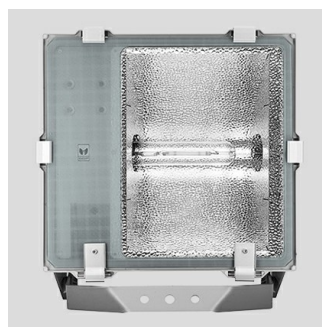

5STARS 2 S/M

Part number	05069794
Lampholder:	E40
Wattage:	1x250 W
Finish:	GR-94 / Metallic grey / Textured
Insulation class:	I
Degree of protection:	IP 66
IK-J-xxIP:	IK08 5J xx5
Power factor:	COSφ ≥ 0,9
Optic:	SYMMETRIC MEDIUM REFLECTOR
Ta MIN luminaire:	-25°
Ta MAX luminaire:	35°

Description

- Discharge lamp floodlight for indoor and outdoor lighting, comprising:
- Polyester powder coated die-cast aluminium housing
 - Flat tempered glass diffuser
 - Polished aluminium symmetrical reflector
 - Gaskets made of silicone foam directly applied on glass without joints
 - Cable gland M20x1.5 for cables Ø 10- Ø 14 mm
 - Stainless steel external screws
 - Fully integrated stainless steel aluminium spring clips
 - Powder coated steel bracket
 - Shaped steel gear tray also designed as heat sink
 - Graduated goniometer for aiming purposes

PHOTOMETRIC DATA

TECHNICAL DRAWINGS

5STARS 2

14026520
5STARS 2 frosted glass, optional replacement for standard clear glass.

14012320
External anti-glare louvre painted aluminium grey.

14012420
External cowl painted aluminium grey.

14012520
Steel galvanised wire guard (18 Joule).

14044620
5STARS 2 strengthening bracket. Designed for single point fixing M12-M14 screw in centre of the bracket.

14012620
Single 5STARS 2 pole top fitting and outreach arm for Ø60-76mm poles.