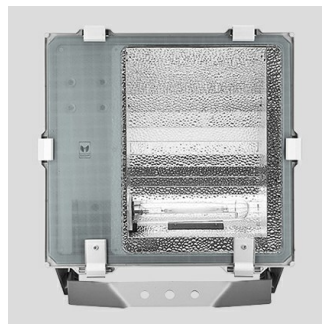

## 5STARS 2 A/M

<b>Part number</b>	05070394
<b>Lampholder:</b>	E40
<b>Wattage:</b>	1x400 W
<b>Finish:</b>	GR-94 / Metallic grey / Textured
<b>Insulation class:</b>	I
<b>Degree of protection:</b>	IP 66
<b>IK-J-xxIP:</b>	IK08 5J xx5
<b>Power factor:</b>	COS $\phi$ $\geq$ 0,9
<b>Optic:</b>	ASYMMETRIC MEDIUM REFLECTOR
<b>Ta MIN luminaire:</b>	-25°
<b>Ta MAX luminaire:</b>	30°

### Description

Discharge lamp floodlight for indoor and outdoor lighting, comprising:

- Polyester powder coated die-cast aluminium housing
- Flat tempered glass diffuser
- Polished aluminium asymmetrical reflector
- Gaskets made of silicone foam directly applied on glass without joints
- Cable gland M20x1.5 for cables  $\varnothing$  10-  $\varnothing$  14 mm
- Stainless steel external screws
- Fully integrated stainless steel aluminium spring clips
- Powder coated steel bracket
- Shaped steel gear tray also designed as heat sink
- Graduated goniometer for aiming purposes