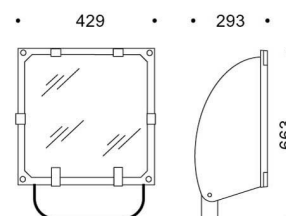

TECHNICAL DRAWINGS