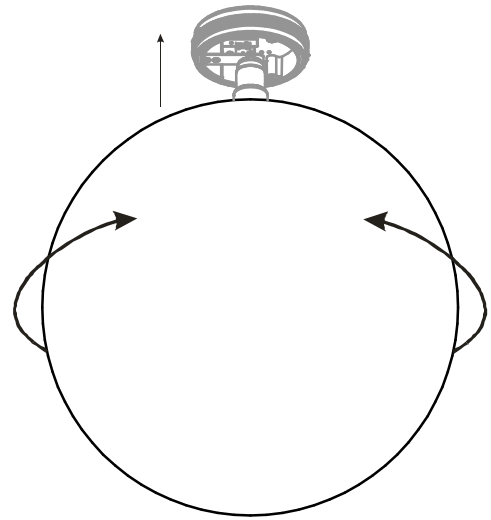

6

Code: 14978  
 Collection: KIT INDOOR  
 Version: 00 Date:  
 Brand: Linea Light

**linea**  
**light**  
 group

Istruzioni per l'installazione  
 Installation instructions  
 Instrucciones para la instalaci3n  
 Instructions pour l'installation  
 Installationsanleitung

7

8

OH!  
family

OH! SMASH  
Ø 380

OH! SMASH  
Ø 550

OHPS!  
family

30 W Energy Saver

14 W Low Consumption