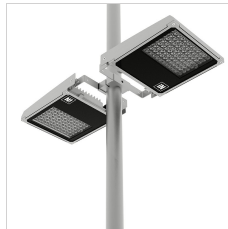

14047194

Gliding support made of painted aluminium for the installation on 60- 76 mm diam. posts 2 opposed luminaires 5STARS 1 / WIN+1.