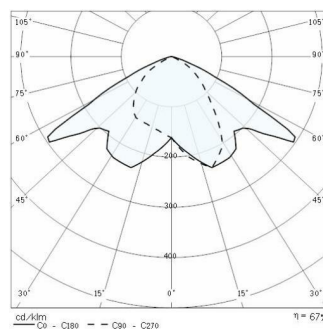

## 5STARS 1 WR

<b>Part number</b>	05101794
<b>Lampholder:</b>	E27
<b>Light Source:</b>	HIGH-PRESSURE SODIUM LAMPS
<b>Wattage:</b>	1x70 W
<b>Finish:</b>	GR-94 / Metallic grey / Textured
<b>Insulation class:</b>	I
<b>Degree of protection:</b>	IP 66
<b>IK-J-xxIP:</b>	IK08 7J xx5
<b>Power factor:</b>	COS $\phi$ $\geq$ 0,9
<b>Optic:</b>	ROAD REFLECTOR
<b>Ta MIN luminaire:</b>	-25°
<b>Ta MAX luminaire:</b>	35°

### PHOTOMETRIC DATA