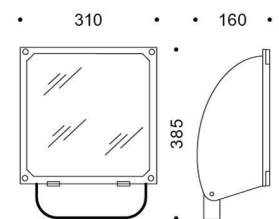

5STARS 1 WR

Part number	05101894
Lampholder:	E27
Light Source:	METAL HALIDE LAMPS
Wattage:	1x70 W
Finish:	GR-94 / Metallic grey / Textured
Insulation class:	I
Degree of protection:	IP 66
IK-J-xxIP:	IK08 7J xx5
Power factor:	COS ϕ \geq 0,9
Optic:	ROAD REFLECTOR
Ta MIN luminaire:	-20°
Ta MAX luminaire:	35°

Description

Discharge lamp floodlight for indoor and outdoor lighting, comprising:

- Polyester powder coated die-cast aluminium housing
- Flat tempered glass diffuser
- Extra pure (99.85%) polished aluminium reflector
- Anti-ageing silicone gasket
- Fully integrated technopolymer trim hinged to the housing
- Waterproof cable gland M16x1.5 for cables \varnothing 5- \varnothing 10 mm
- Stainless steel external screws
- Powder coated steel bracket

PHOTOMETRIC DATA

TECHNICAL DRAWINGS

5STARS 1

14029094

Gliding support made of painted aluminium for the installation on 60 - 76 mm diam. posts . 1 luminaire 5STARS 1 / WIN+1.

14047194

Gliding support made of painted aluminium for the installation on 60- 76 mm diam. posts 2 opposed luminaires 5STARS 1 / WIN+1.