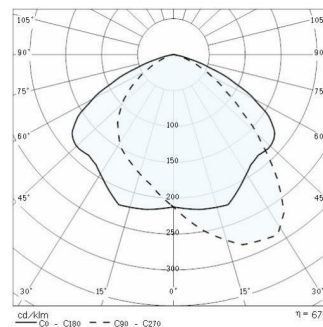

PHOTOMETRIC DATA