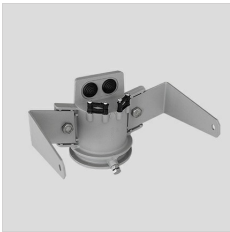

GUELL 1 S/W

Part number	06105494
Lampholder:	LED
Light Source:	LED
Wattage:	53 W
Finish:	GR-94 / Metallic grey / Textured
Insulation class:	I
Degree of protection:	IP 66
IK-J-xxIP:	IK07 3J xx5
CRI:	80
Kelvin:	4000
Power factor:	COSφ ≥ 0,9
Optic:	SYMMETRIC WIDE REFLECTOR
Lightsource lumen output:	7276 lm
Luminaire lumen output:	6092 lm
L:	L70
B:	B10
Lifetime:	150000 h
Ta MIN luminaire:	-20°
Ta MAX luminaire:	35°

Description

- LED floodlight for indoor and outdoor lighting, comprising:
- Die-cast aluminium housing chemically pre-treated and painted with polyester powder coating
 - Flat tempered glass diffuser
 - Very high performance symmetrical reflector made of 99.99% plated aluminium, polished, oxidised and free of iridescence
 - Anti-ageing silicone gasket
 - Cable gland M20x1.5 for cables Ø 10- Ø 14 mm
 - Stainless steel external screws
 - Fully integrated stainless steel aluminium spring clips
 - Powder coated steel bracket
 - On request, versions with dimmable ballast available
 - 3000 K and 5000 K available upon request

PHOTOMETRIC DATA

TECHNICAL DRAWINGS

GUELL 1

14172902
Protective grid GUELL 1

14174220
Connection box IP 66

14173394
Wall support 500 mm/19.69" GUELL
1/2

14173494
Wall support 1000 mm/39.37" GUELL
1/2

14453194
Single pole top support GUELL 1

14453294
Double pole top support GUELL 1

GUELL 1 A/W - GUELL 1 S/W

14173294
Soft glass GUELL 1

GUELL 1 S/W

14173020
Louvre GUELL 1 Symmetrical