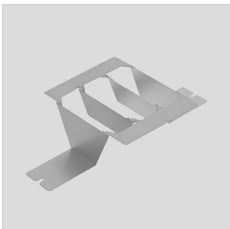

GUELL 1 S/W

Part number	06105494
Lampholder:	LED
Light Source:	LED
Wattage:	53 W
Finish:	GR-94 / Metallic grey / Textured
Insulation class:	I
Degree of protection:	IP 66
IK-J-xxIP:	IK07 3J xx5
CRI:	80
Kelvin:	4000
Power factor:	COSφ ≥ 0,9
Optic:	SYMMETRIC WIDE REFLECTOR
Lightsource lumen output:	7276 lm
Luminaire lumen output:	6092 lm
L:	L70
B:	B10
Lifetime:	150000 h
Ta MIN luminaire:	-20°
Ta MAX luminaire:	35°

Description

- LED floodlight for indoor and outdoor lighting, comprising:
- Die-cast aluminium housing chemically pre-treated and painted with polyester powder coating
 - Flat tempered glass diffuser
 - Very high performance symmetrical reflector made of 99.99% plated aluminium, polished, oxidised and free of iridescence
 - Anti-ageing silicone gasket
 - Cable gland M20x1.5 for cables Ø 10- Ø 14 mm
 - Stainless steel external screws
 - Fully integrated stainless steel aluminium spring clips
 - Powder coated steel bracket
 - On request, versions with dimmable ballast available
 - 3000 K and 5000 K available upon request

PHOTOMETRIC DATA

TECHNICAL DRAWINGS

GUELL 1

14172902
Protective grid GUELL 1

14174220
Connection box IP 66

14173394
Wall support 500 mm/19.69" GUELL
1/2

14173494
Wall support 1000 mm/39.37" GUELL
1/2

14453194
Single pole top support GUELL 1

14453294
Double pole top support GUELL 1

GUELL 1 A/W - GUELL 1 S/W

14173294
Soft glass GUELL 1

GUELL 1 S/W

14173020
Louvre GUELL 1 Symmetrical