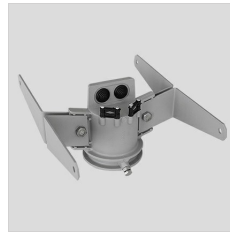

GUELL 1 S/W

Part number	06105494
Lampholder:	LED
Light Source:	LED
Wattage:	53 W
Finish:	GR-94 / Metallic grey / Textured
Insulation class:	I
Degree of protection:	IP 66
IK-J-xxIP:	IK07 3J xx5
CRI:	80
Kelvin:	4000
Power factor:	COSφ ≥ 0,9
Optic:	SYMMETRIC WIDE REFLECTOR
Lightsource lumen output:	7276 lm
Luminaire lumen output:	6092 lm
L:	L70
B:	B10
Lifetime:	150000 h
Ta MIN luminaire:	-20°
Ta MAX luminaire:	35°

Description

- LED floodlight for indoor and outdoor lighting, comprising:
- Die-cast aluminium housing chemically pre-treated and painted with polyester powder coating
 - Flat tempered glass diffuser
 - Very high performance symmetrical reflector made of 99.99% plated aluminium, polished, oxidised and free of iridescence
 - Anti-ageing silicone gasket
 - Cable gland M20x1.5 for cables Ø 10- Ø 14 mm
 - Stainless steel external screws
 - Fully integrated stainless steel aluminium spring clips
 - Powder coated steel bracket
 - On request, versions with dimmable ballast available
 - 3000 K and 5000 K available upon request

PHOTOMETRIC DATA

TECHNICAL DRAWINGS

GUELL 1

14172902
Protective grid GUELL 1

14174220
Connection box IP 66

14173394
Wall support 500 mm/19.69" GUELL
1/2

14173494
Wall support 1000 mm/39.37" GUELL
1/2

14453194
Single pole top support GUELL 1

14453294
Double pole top support GUELL 1

GUELL 1 A/W - GUELL 1 S/W

14173294
Soft glass GUELL 1

GUELL 1 S/W

14173020
Louvre GUELL 1 Symmetrical