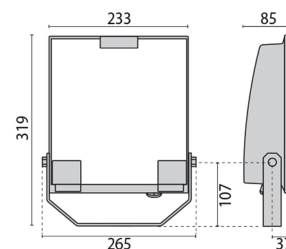

GUELL 1 S/W

Part number	06105494
Lampholder:	LED
Light Source:	LED
Wattage:	53 W
Finish:	GR-94 / Metallic grey / Textured
Insulation class:	I
Degree of protection:	IP 66
IK-J-xxIP:	IK07 3J xx5
CRI:	80
Kelvin:	4000
Power factor:	COSφ ≥ 0,9
Optic:	SYMMETRIC WIDE REFLECTOR
Lightsource lumen output:	7276 lm
Luminaire lumen output:	6092 lm
L:	L70
B:	B10
Lifetime:	150000 h
Ta MIN luminaire:	-20°
Ta MAX luminaire:	35°

PHOTOMETRIC DATA

TECHNICAL DRAWINGS

GUELL 1

14172902
Protective grid GUELL 1

14174220
Connection box IP 66

14173394
Wall support 500 mm/19.69" GUELL
1/2

14173494
Wall support 1000 mm/39.37" GUELL
1/2

14453194
Single pole top support GUELL 1