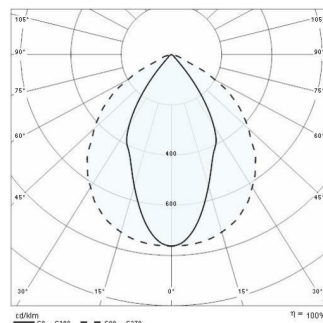

GUELL 1 S/W

Part number	06105494
Lampholder:	LED
Light Source:	LED
Wattage:	53 W
Finish:	GR-94 / Metallic grey / Textured
Insulation class:	I
Degree of protection:	IP 66
IK-J-xxIP:	IK07 3J xx5
CRI:	80
Kelvin:	4000
Power factor:	COSφ ≥ 0,9
Optic:	SYMMETRIC WIDE REFLECTOR
Lightsource lumen output:	7276 lm
Luminaire lumen output:	6092 lm
L:	L70
B:	B10
Lifetime:	150000 h
Ta MIN luminaire:	-20°
Ta MAX luminaire:	35°

PHOTOMETRIC DATA

TECHNICAL DRAWINGS

GUELL 1

14172902
Protective grid GUELL 1

14174220
Connection box IP 66

14173394
Wall support 500 mm/19.69" GUELL
1/2

14173494
Wall support 1000 mm/39.37" GUELL
1/2

14453194
Single pole top support GUELL 1