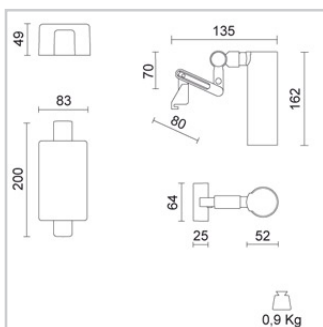

MINIPERFETTO FOR BROADWAY 3000K

Design: Studio Tecnico Ivela

Product code	Colour

749-261-16	Black

General Specifications

Product type	: Spotlights
Mounting type	: Lighting systems
Description	: Spotlight for Broadway lighting system, equipped with a high efficiency COB LED. It features an adjustable arm with triple junction, for cardan movements on all axes, in addition to the 350° orientation of the head. Both professional optics to get different beam angles, and optical devices for a better visual comfort are available as accessories.

Notes	: Max. 5 fittings on each 1300 mm Broadway profile. Max. 10 fittings on each 2300 mm Broadway profile.

Indoor/outdoor lights	: Indoor
Applications	: Museums, Retail, Shopping centres, Showrooms

Lighting specifications

Lamp description	: LED 2400lm 18W 3000K
Nominal lumens on thermal regime	: 2400
Lamp wattage (W)	: 18
Color temperature (K)	: 3000

Physical Specifications

Body	: Die-cast aluminium
Finishes	: Polyester painted
Reflector	: Mirror-metallized thermoplastic material
Thermal Dissipation	: Passive

Electrical Specifications

Glow wire (°C)	: 850
Driver	: Included
Driver mounting	: Integrated
Voltage (V)	: 220/240
Frequency (Hz)	: 50/60

Weight and Dimensions

Shape	: Cylindrical
Width (mm)	: 52
Height (mm)	: 162
Weight (Kg)	: 0.9

Optical Specifications

Light distribution	: Symmetric
Light emission	: Direct
Light beam	: 30°
Horizontal orientation	: 350°
Note	: Honeycomb code 28-4022-30 to be used only together with screen code 28-3905-47. 24°, 45° (mirror metallized) optics are available on demand.

Unified Glare Rating (U.G.R.)	: <19