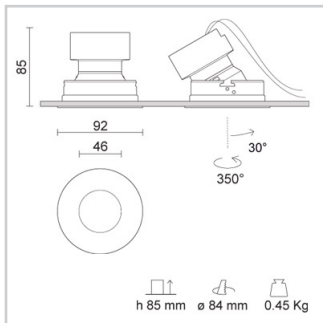

Physical Specifications

Body	: Die-cast aluminium
Finishes	: Polyester painted
Reflector	: Mirror-metallized thermoplastic material

Electrical Specifications

Glow wire (°C)	: 850
Driver	: Separate item
Driver mounting	: Remote

Weight and Dimensions

Shape	: Round
External diameter (mm)	: 92
False ceiling thickness (mm)	: 1-30
Height (mm)	: 85
Cutout shape	: Round
Cutout Diameter (mm)	: 84
Recessed depth (mm)	: 85
Weight (Kg)	: 0.4

Optical Specifications

Orientation	: 350° rotation and 30° tilting
Aiming	: Adjustable / tiltable
Light distribution	: Symmetric
Light emission	: Direct
Light beam	: 38°
Note	: Honeycomb code 28-4133-30. Closing screen code 28-3905-47. Prismatic spread lens code 28-4074-47. Frosted glass code 28-4073-61. 21°, 26° (mirror metallized) and 44° (white) optics are available on demand.
Unified Glare Rating (U.G.R.)	: <5