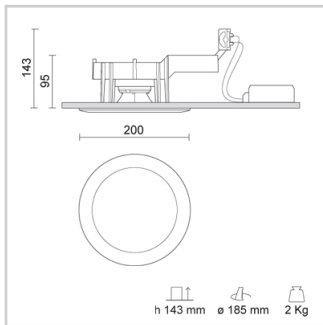

Physical Specifications

Body	: Die-cast aluminium
Finishes	: Polyester painted
Reflector	: Mirror-metallized thermoplastic material
Closing Screen	: Tempered safety glass 4 mm
Thermal Dissipation	: Passive
Ring	: Die-cast aluminium polyester painted

Electrical Specifications

Glow wire (°C)	: 850
Emergency	: Included
Driver	: Included
Driver mounting	: Remote
Voltage (V)	: 220/240
Frequency (Hz)	: 50/60

Weight and Dimensions

Shape	: Round
External diameter (mm)	: 200
False ceiling thickness (mm)	: 1-30
Height (mm)	: 95
Cutout shape	: Round
Cutout Diameter (mm)	: 185
Recessed depth (mm)	: 143
Weight (Kg)	: 2.0

Optical Specifications

Aiming	: Fixed
Light distribution	: Symmetric
Light emission	: Direct
Light beam	: 100°

Lamps	Lamp categories	Lamp type	Lamp wattage (W)	Nominal lumens on thermal regime (lm)	Color temperature (K)	Color rendering (CRI)
	LED	COB LED	51	6400	3000	85