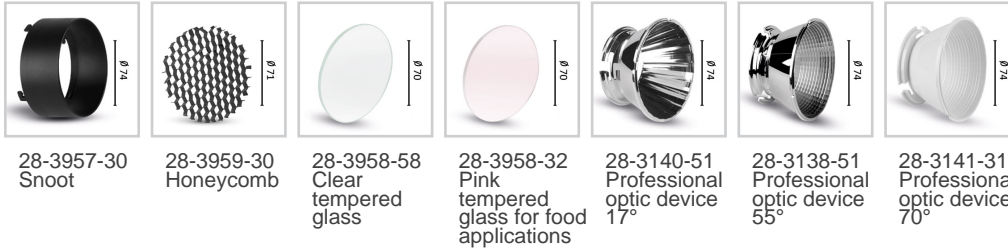

Accessories

Lamps	Lamp categories	Lamp type	Lamp wattage (W)	Nominal lumens on thermal regime (lm)	Color temperature (K)	Color rendering (CRI)	Delivered lumens (lm)
	LED	COB LED	38	5050	4000	85	4495