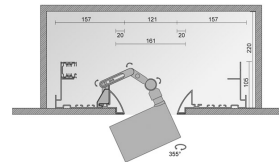

Weight and Dimensions

Shape	: Cylindrical
Width (mm)	: 84
Height (mm)	: 131
Weight (Kg)	: 1.9

Optical Specifications

Light distribution	: Symmetric
Light emission	: Direct
Light beam	: 30°
Horizontal orientation	: 350°
Note	: Honeycomb code 28-3959-30, pink tempered glass for food applications code 28-3958-58, closing screen cod. 28-3958-58 to be used only together with snoot code 28-3957-30. 17°, 55° (mirror metallized), 70° (white) optics are available on demand.

Pictures and Applications

Sezione trasversale del sistema Broadway con proiettore Perfetto in posizione esterna
Cross section of Broadway system with Perfetto spotlight in external position

Sezione trasversale del sistema Broadway con proiettore Perfetto in posizione interna
Cross section of Broadway system with Perfetto spotlight in internal position