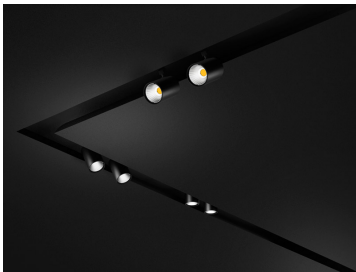

PERFETTO BROADWAY 5050LM 4000K
Design: Studio Tecnico Ivela

Product code	Colour
--------------	--------

745-361A-16	Black
-------------	-------

General Specifications

Product type	: Spotlights
Mounting type	: Lighting systems
Description	: Spotlight for Broadway lighting system, with high efficiency COB LED. It features an adjustable arm with triple junction, for cardan movements on both axes, in addition to the 350° orientation of the head.

Weight and Dimensions

Shape	: Cylindrical
Width (mm)	: 84
Height (mm)	: 131
Weight (Kg)	: 1.9

Optical Specifications

Light distribution	: Symmetric
Light emission	: Direct
Light beam	: 30°
Horizontal orientation	: 350°
Note	: Honeycomb code 28-3959-30, pink tempered glass for food applications code 28-3958-58, closing screen cod. 28-3958-58 to be used only together with snoot code 28-3957-30. 17°, 55° (mirror metallized), 70° (white) optics are available on demand.

Pictures and Applications

Sezione trasversale del sistema Broadway con proiettore Perfetto in posizione esterna
Cross section of Broadway system with Perfetto spotlight in external position

Sezione trasversale del sistema Broadway con proiettore Perfetto in posizione interna
Cross section of Broadway system with Perfetto spotlight in internal position