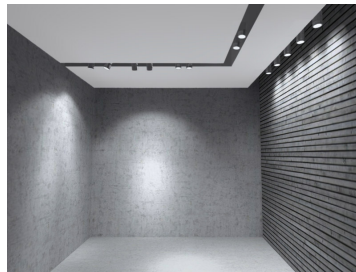

Pictures and Applications