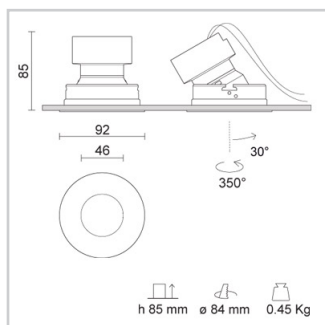

Product code	Color
263-039CN-21	Mat white

General Specifications

Product type	: Downlights
Mounting type	: Ceiling - recessed
Description	: Adjustable and tiltable downlight, designed for COB LEDs, featuring a rearward optic for a high visual comfort. Integrated snoot in black thermoplastic material. LED drivers should be ordered separately; the wattage of the fittings changes, depending on the selected driver.
Indoor/outdoor lights	: Indoor
Applications	: Hospitality, Residential, Retail, Showrooms

Lighting specifications

Average lamp life (h)	: L80B10 50.000
Lamp description	: LED 1430lm 12W 2700K CRI90
Nominal lumens on thermal regime	: 1430
Efficiency L.O.R. (%)	: 56
Delivered lumens (lm)	: 801
Lamp wattage (W)	: 12
Color temperature (K)	: 2700

Physical Specifications

Body	: Die-cast aluminium
Finishes	: Polyester painted
Reflector	: Mirror-metallized thermoplastic material

Electrical Specifications

Glow wire (°C)	: 850
Driver	: Separate item
Driver mounting	: Remote

Weight and Dimensions

Shape	: Round
External diameter (mm)	: 92
False ceiling thickness (mm)	: 1-30
Height (mm)	: 85
Cutout shape	: Round
Cutout Diameter (mm)	: 84
Recessed depth (mm)	: 85
Weight (Kg)	: 0.4

Optical Specifications

Orientation	: 350° rotation and 30° tilting
Aiming	: Adjustable / tiltable
Light distribution	: Symmetric
Light emission	: Direct
Light beam	: 38°
Note	: Honeycomb code 28-4133-30. Closing screen code 28-3905-47. Prismatic spread lens code 28-4074-47. Frosted glass code 28-4073-61. 21°, 26° (mirror metallized) and 44° (white) optics are available on demand.
Unified Glare Rating (U.G.R.)	: <5