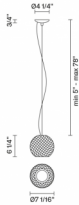

Diamond

D82A03A00

Bridgewell Consulting LTD

Fixture Type

Project Name

Description

Pendant lamp with crystal diffuser, hand ground. Polished chrome metal details.

Voltage
120V

Socket
1xG9

Specs
 **DRY**

Light source

cod. A16004

G9 1x75W

Notes

Included accessories
Off-center cable fastener

Not included accessories
Bulb

Pendant

Diamond D82

Other options

| | <i>code</i> | <i>electrification</i> | <i>technical info</i> |
|--|---------------------|---|---|
|  | D82 A01 A 00 | G9 120V cod. A16004 1x75W WHITE 2700K 1300lm |  DRY |