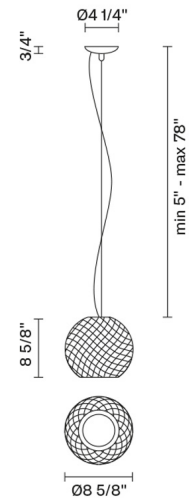

Dimensions

Material

Crystal glass - Metal

Color

☐ Transparent

Other colors available

Check online www.fabbian.us

In the same family