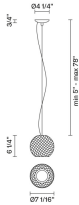

Diamond D82

Other options

	<i>code</i>	<i>electrification</i>	<i>technical info</i>
	D82 A01 A 00	G9 120V cod. A16004 1x75W WHITE 2700K 1300lm	DRY