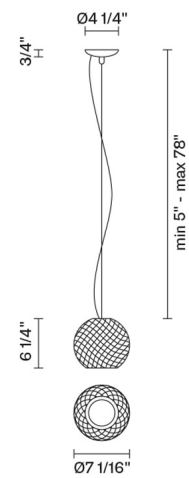

Diamond

D82A01A00

Bridgewell Consulting LTD

Fixture Type

Project Name

Dimensions

Description

Pendant lamp with crystal diffuser, hand ground. Polished chrome metal details.

Voltage

120V

Socket

1xG9

Specs

DRY

Material

Crystal glass - Metal