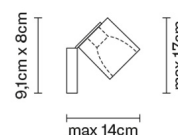

CUBETTO D28G8900

Pamio Design

Dimensions

Description

Wall/ceiling lamp with glass diffuser made of crystal, sandblasted inside. Polished chrome-plated metal structure.

Voltage

220-240V

Socket

Bulb

Weight

Net: 1.5 kg
Gross: 2.09 kg

Packaging

Volume: 0.045 m³
Number of boxes: 1

Specs

IP20

In the same family