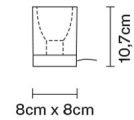

CUBETTO
D28B0300

Pamio Design

Dimensions

Description

Table lamp with glass diffuser made of crystal, sandblasted inside. Polished chrome-plated metal structure.

Voltage

220-240V

Socket

Available structure colours

- Chrome

Energetic class A+

Not included accessories

Bulb

In the same family

Weight

Net: 1.39 kg
Gross: 1.46 kg

Packaging

Volume: 0.004 m³
Number of boxes: 1

Specs

IP20