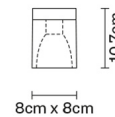

CUBETTO
D28E0102

Pamio Design

Description

Ceiling lamp with glass diffuser made of black paste, sandblasted inside. Polished chrome-plated metal structure.

Dimensions

Voltage

220-240V

Socket

Weight

Net: 1.27 kg
Gross: 1.34 kg

Packaging

Volume: 0.004 m³
Number of boxes: 1

Specs

IP20

In the same family