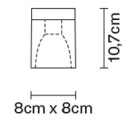

**CUBETTO**

**D28E0101**

*Pamio Design*

**Dimensions**

**Description**

Ceiling lamp with glass diffuser made of white paste sandblasted inside. Polished chrome-plated metal structure.

**Voltage**

220-240V

Bulb

**Weight**

Net: 1.27 kg  
Gross: 1.34 kg

**Packaging**

Volume: 0.004 m<sup>3</sup>  
Number of boxes: 1

**Specs**

IP20

**In the same family**