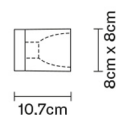

CUBETTO D28G0100

Pamio Design

Description

Wall/ceiling lamp with glass diffuser made of crystal, sandblasted inside. Polished chrome-plated metal structure.

Dimensions

Voltage

220-240V

Socket

Packaging

Volume: 0.004 m³
Number of boxes: 1

Specs

IP20

In the same family