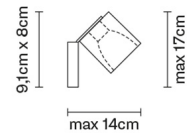

**CUBETTO**  
**D28G0400**

*Pamio Design*

**Dimensions**

**Description**

Wall/ceiling lamp with glass diffuser made of crystal, sandblasted inside. Polished chrome-plated metal structure.

**Voltage**

220-240V

**Weight**

Net: 1.31 kg  
Gross: 1.38 kg

**Packaging**

Volume: 0.004 m<sup>3</sup>  
Number of boxes: 1

**Specs**

IP20

**Material**

Crystal glass - Metal