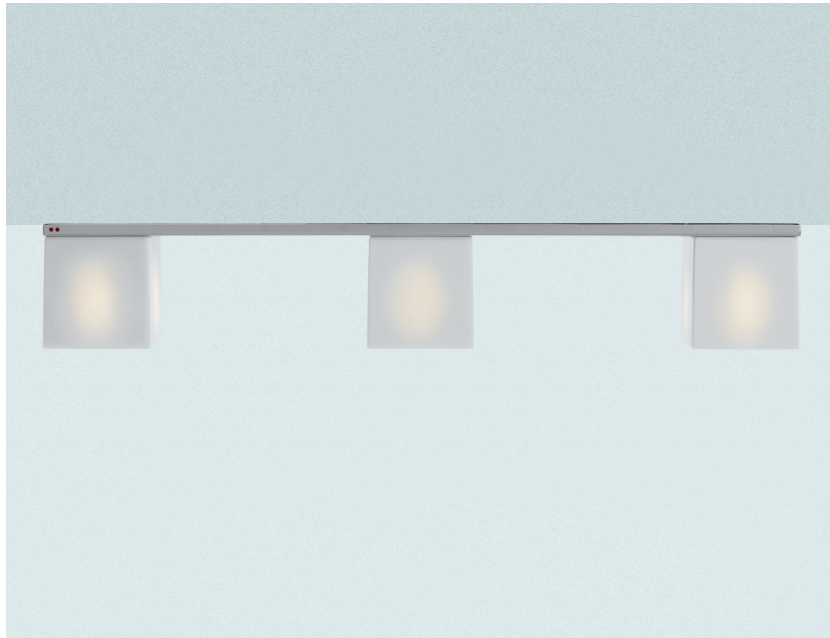

CUBETTO
D28E0301

Pamio Design

Description

Ceiling lamp with glass diffuser made of white paste sandblasted inside. Polished chrome-plated metal structure.

Dimensions

Voltage

220-240V

Socket

Material

Glass - Metal

Available diffuser colours

- Transparent
- White
- Black

Available structure colours

- Chrome

Not included accessories

Bulb