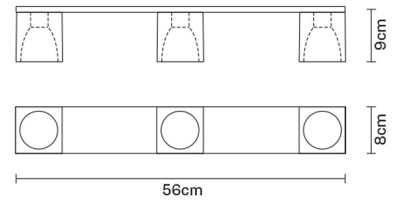

CUBETTO
D28E0301

Pamio Design

Description

Ceiling lamp with glass diffuser made of white paste sandblasted inside. Polished chrome-plated metal structure.

Dimensions

Voltage

220-240V

Socket

Weight

Net: 3.41 kg
Gross: 4 kg

Packaging

Volume: 0.036 m³
Number of boxes: 1

Specs

IP20

In the same family