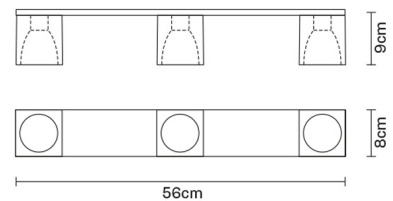

CUBETTO
D28E0300

Pamio Design

Description

Ceiling lamp with glass diffusers made of crystal, sandblasted inside. Polished chrome-plated metal structure.

Dimensions

Voltage

220-240V

Socket

Weight

Net: 3.41 kg
Gross: 4 kg

Packaging

Volume: 0.036 m³
Number of boxes: 1

Specs

IP20

In the same family