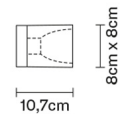

CUBETTO
D28G0200

Pamio Design

Description

Wall/ceiling lamp with glass diffuser made of crystal, sandblasted inside. Polished chrome-plated metal structure.

Dimensions

Voltage

220-240V

Socket

Net: 1.28 kg
Gross: 1.35 kg

Packaging

Volume: 0.004 m³
Number of boxes: 1

Specs

ERC  IP20

Material

Crystal glass - Metal

Available diffuser colours