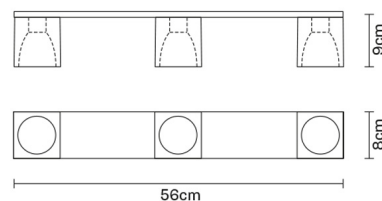

CUBETTO
D28E0400

Pamio Design

Description

Ceiling lamp with glass diffusers made of crystal, sandblasted inside. Polished chrome-plated metal structure.

Dimensions

Voltage

220-240V

Socket

Net: 3.87 kg
Gross: 4.46 kg

Packaging

Volume: 0.036 m³
Number of boxes: 1

Specs

EAC  IP20

Material

Crystal glass - Metal

Available diffuser colours